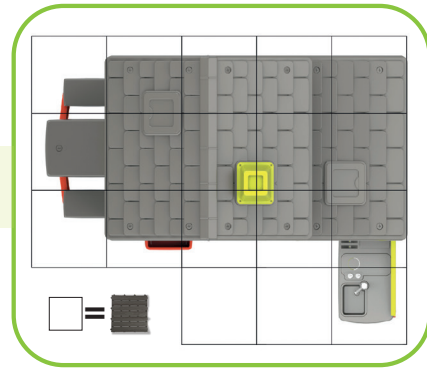

Tipi

Ref. 811000
H: 159 cm

2 SETS

Tipi

Ref. 811000
H: 183 cm

3 SETS