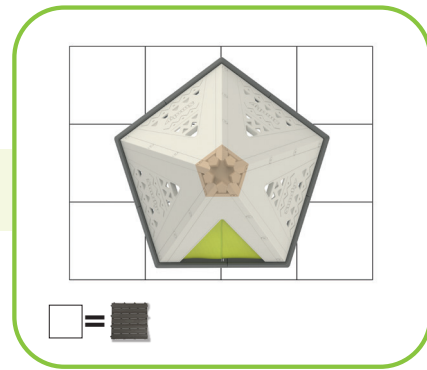

Tipi

Ref. 811000
H: 159 cm

2 SETS

Tipi

Ref. 811000
H: 183 cm

3 SETS