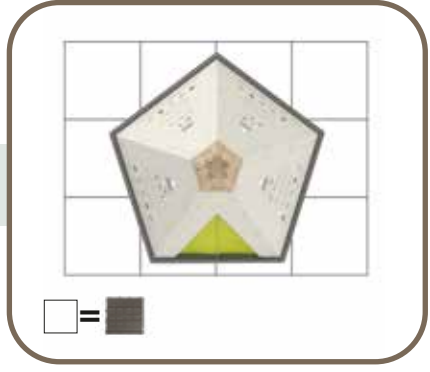

Tipi

Ref. 811000  
H: 159 cm

2 SETS

Tipi

Ref. 811000  
H: 183 cm

3 SETS