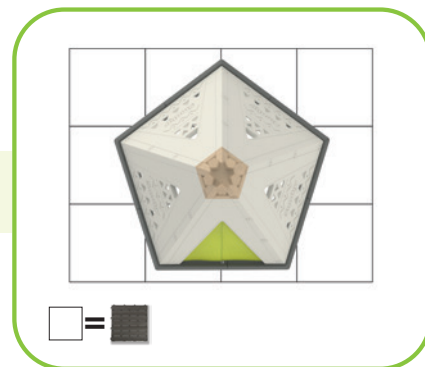

Neo Friends House + Cuisine

Ref. 810202

3 SETS

Tipi

Ref. 811000
H: 159 cm

2 SETS

Tipi

Ref. 811000
H: 183 cm