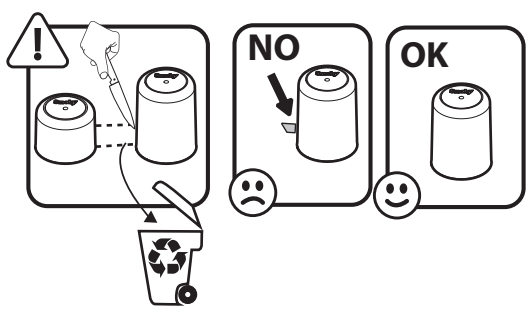

F-Outils non fournis
GB-Tools not provided.
D-Werkzeug nicht inbegriffen
NL-Gereedschap niet inbegrepen
E-Herramientas no incluidas
P-Ferramentas nˆo fornecidas.
I-Utensili non forniti
DK-Vˆrktøj medfølger ikke.
S-Verktyg ingˆar inle.
FIN-Ei sisˆallˆa tyˆkaluja
N-Verktøy følger ikke med
H-A szerszˆamok nem tartozˆkai a termˆeknek.
CZ-Nˆarˆadˆi neni souˆastˆi dodˆvky
SK-Nˆarˆadie nie je sˆuˆastou dodˆvky

PL-Narzedzia niedostarczone w zestawie.
BG-Инструменти не са предоставени.
RO-Scule neincluse
GR-Τα εργαλεία δεν περιλαμβάνονται
SI-Orodje ni priloženo.
HRV-Alati se ne isporučuju
TR-ˆrˆrne dahil deęildir
UA-Інструменти не входять у комплект
EST-Tˆõistut ei ole kaasas.
LT-Įrankiˆ komplekte nera
LV-Riki komplekta nav ietverti.

•AR الأدوات غير مرفقة مع المنتج.

A AI 120011 x1	G H 120014 x1	U V 114083 x1
B C 120012 x1	J 120015 x1	W Y Z AA 114082 x1
D E 120010 x2	K 119069 x1	AB AC 122035 x1
F 121001 x1	L M N 122067 x1	AD 122036 x1
	P Q R S T 122006 x1	AE AF 116124 x1