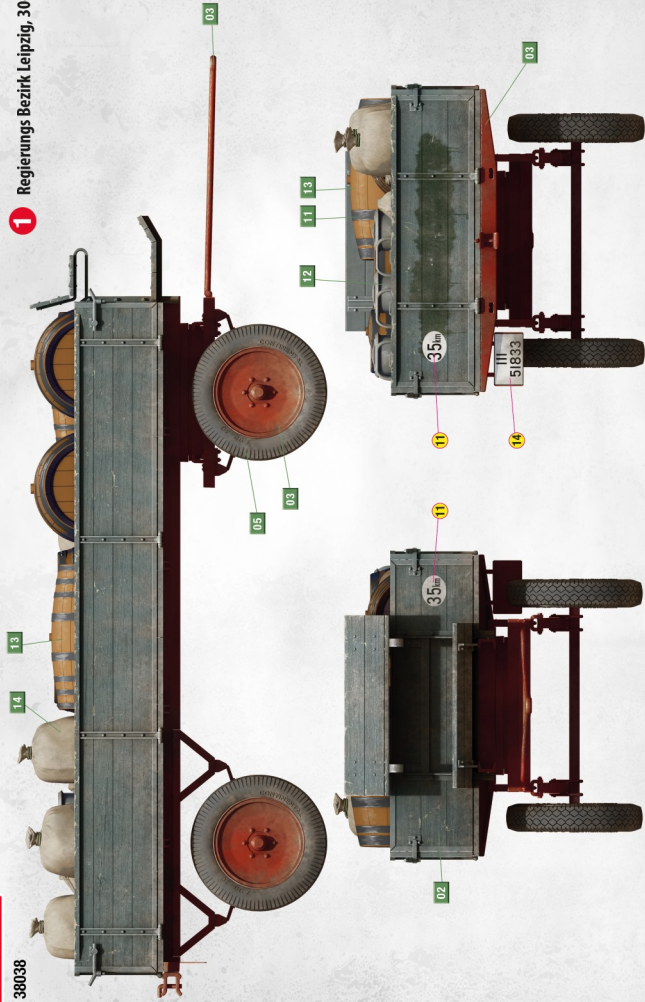

GERMAN TRACTOR D8506 WITH TRAILER

38038

GENERAL INSTRUCTION

SCALE
1:35

- HIGHLY DETAILED MODELS
- KIT CONTAINS MODELS OF:
 - TRACTOR
 - CARGO TRAILER
 - 12 CANS
 - 7 WOODEN BARRELS
 - 9 BAGS
 - 1 FIGURE
- TWO BUILD-UP OPTIONS
- PHOTO-ETCHED PARTS INCLUDED
- DECAL SHEET INCLUDED
- CLEAR PARTS INCLUDED

GERMAN TRACTOR D8506 WITH TRAILER

1 Regierungs Bezirk Leipzig, 30-40s

CAUTION

When you use glue or paint, do not use near open flame, and use in well-ventilated room. When you take parts off from the runner frame, use modeling scissors or cutter.
See the bottom of this column for the meaning of symbols.
Extra details can remain after assembling of the kit.