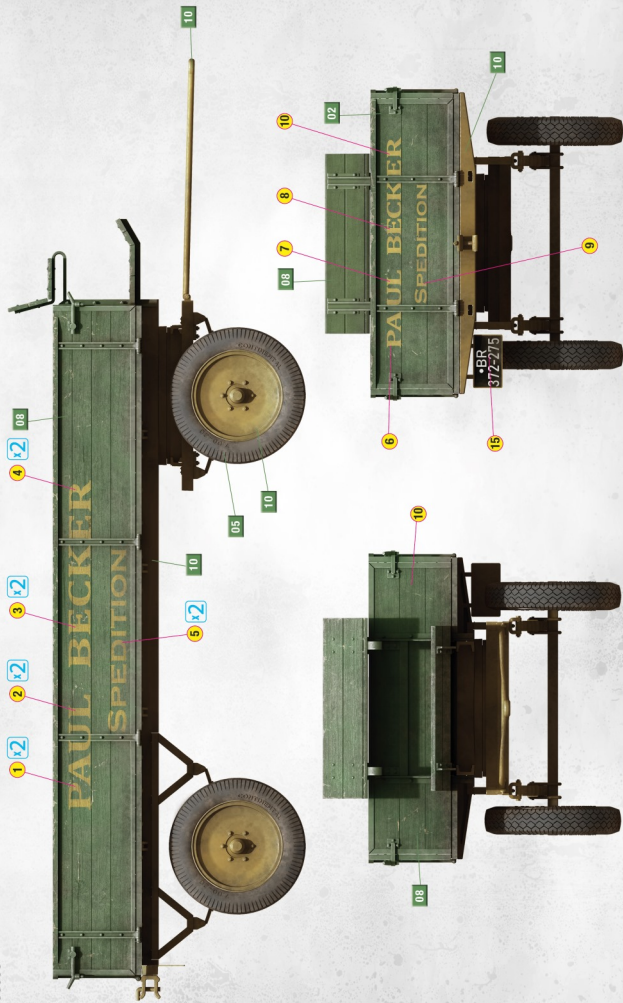

2 British Occupation Zone, 40-50s.