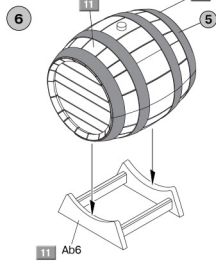

7 x2

8

9

10

WOODEN BARRELS

CANS & HESSIAN BAGS

TRAILER w/CARGO

COLOR CHART FOR FIGURE