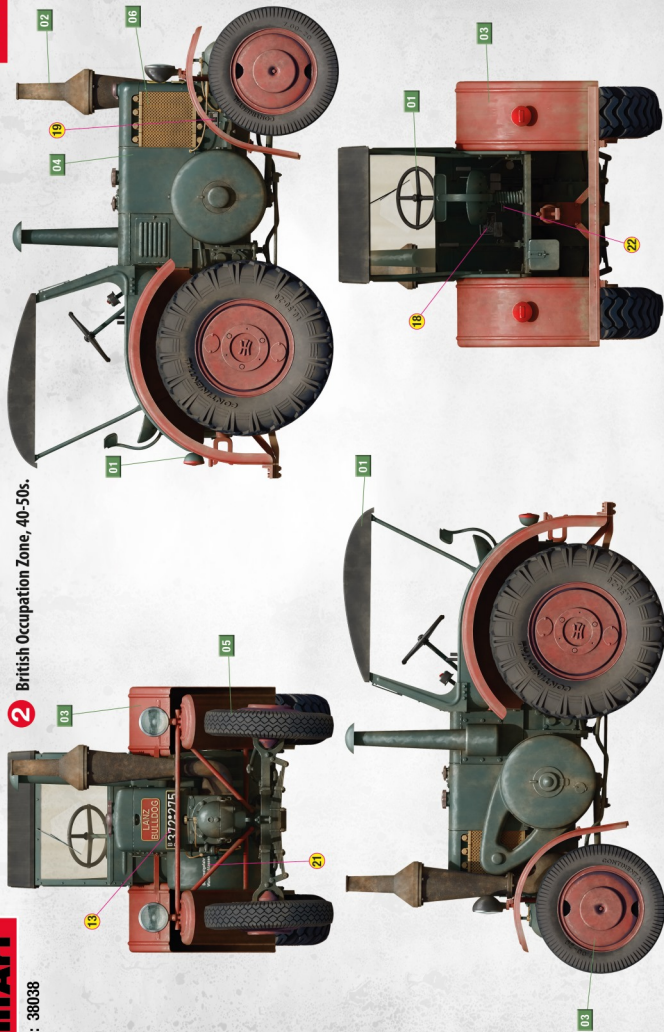

GERMAN TRACTOR D8506 WITH TRAILER

2 British Occupation Zone, 40-50s.