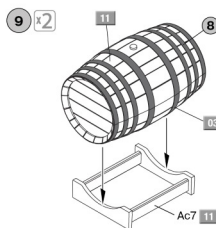

7 x2

8

9

10

WOODEN BARRELS

CANS & HESSIAN BAGS

TRAILER w/CARGO

COLOR CHART FOR FIGURE