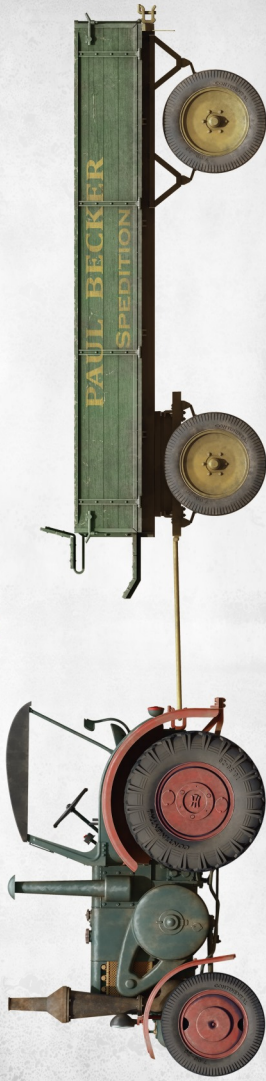

GERMAN TRACTOR D8506 WITH TRAILER

2 British Occupation Zone, 40-50s.

2 British Occupation Zone, 40-50s.

MiniArt : 38038

1 Regierungs Bezirk Leipzig, 30-40s

2 British Occupation Zone, 40-50s.

RELATED ITEMS

GERMAN TRACTOR D8506 WITH CARGO TRAILER