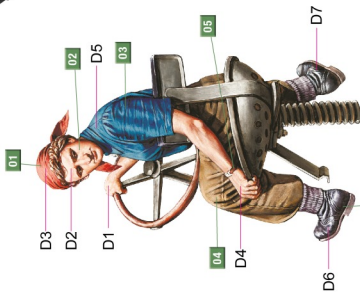

COLOR CHART FOR FIGURE

№	Color	Vallejo	Mr. Color	AK RC	Mission Models	AMMO MIG	Tamiya	Color name
01	Red	70.957	C-003	RC-006	MMP-003	A.MIG-0049	XF-07	Red
02	Blue	70.815	051	RC-014	MMP-070	A.MIG-0116	XF-15	Skin Tone
03	Yellow	70.925	C-005	RC-036	MMP-065	A.MIG-0086	XF-17	Blue
04	Green	70.988	C-012	RC-024	MMP-020	A.MIG-0071	XF-49	Khaki
05	Black	70.983	C-310	RC-035	MMP-033	A.MIG-0076	XF-10	Brown
06	Black	70.950	C-033	RC-001	MMP-047	A.MIG-0046	XF-01	Black