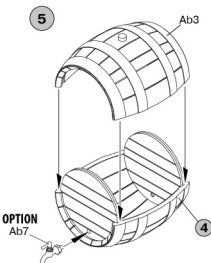

7 x2

8

9

10

WOODEN BARRELS

CANS & HESSIAN BAGS

TRAILER w/CARGO

COLOR CHART FOR FIGURE