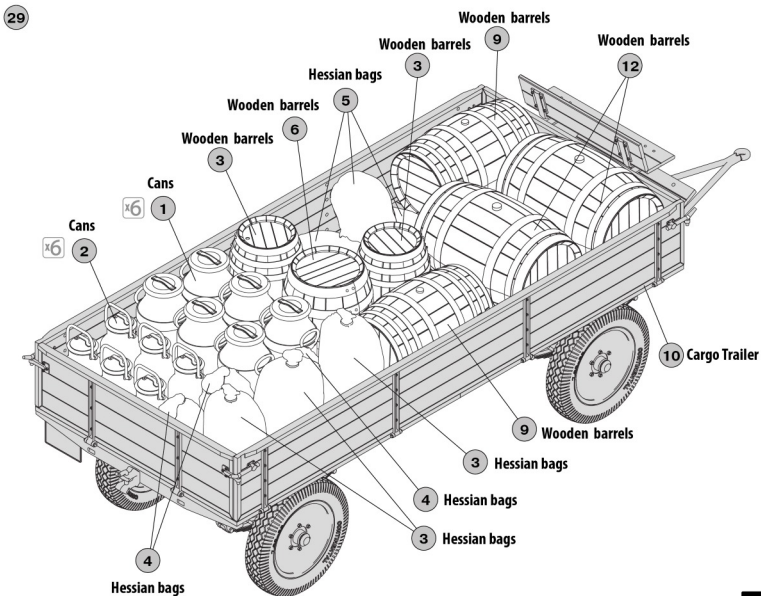

7 x2

8

9

10

WOODEN BARRELS

CANS & HESSIAN BAGS

TRAILER w/CARGO

COLOR CHART FOR FIGURE

GERMAN TRACTOR D8506 WITH TRAILER

2 British Occupation Zone, 40-50s.

2 British Occupation Zone, 40-50s.

MiniArt : 38038

1 Regierungs Bezirk Leipzig, 30-40s

2 British Occupation Zone, 40-50s.

RELATED ITEMS

GERMAN TRACTOR D8506 WITH CARGO TRAILER