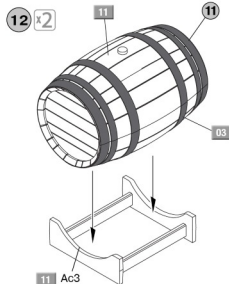

7 x2

8

9

10

WOODEN BARRELS

CANS & HESSIAN BAGS

TRAILER w/CARGO

COLOR CHART FOR FIGURE