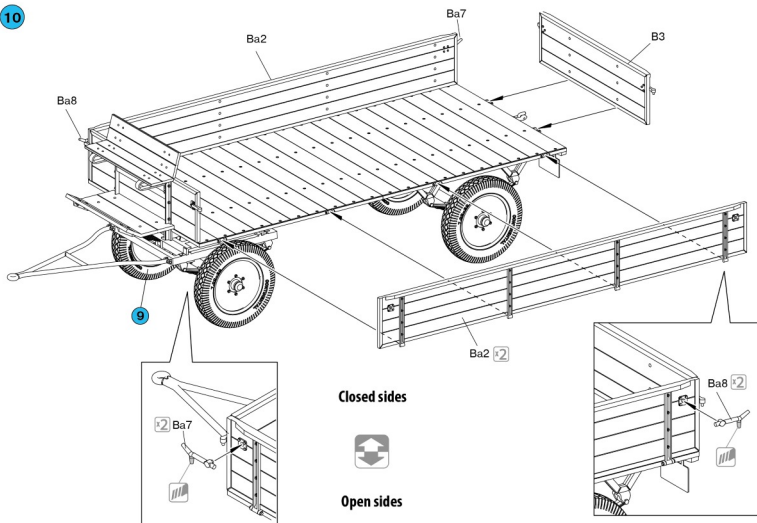

7 x2

8

9

10

WOODEN BARRELS

CANS & HESSIAN BAGS

TRAILER w/CARGO

COLOR CHART FOR FIGURE