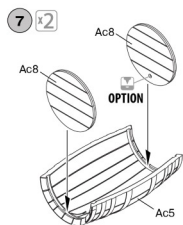

7 x2

8

9

10

WOODEN BARRELS

CANS & HESSIAN BAGS

TRAILER w/CARGO

COLOR CHART FOR FIGURE