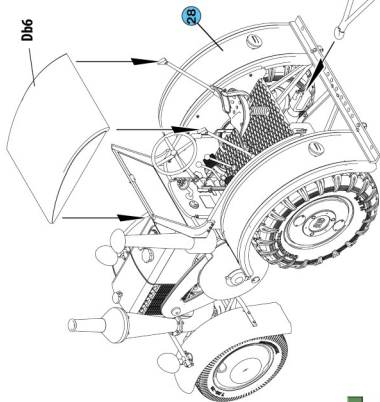

COLOR CHART FOR FIGURE

№	Color	Vallejo	Mr. Color	AK RC	Mission Models	AMMO MIG	Tamiya	Color name
01	Red	70.957	C-003	RC-006	MMP-003	A.MIG-0049	XF-07	Red
02	Blue	70.815	051	RC-014	MMP-070	A.MIG-0116	XF-15	Skin Tone
03	Yellow	70.925	C-005	RC-036	MMP-065	A.MIG-0086	XF-17	Blue
04	Green	70.988	C-012	RC-024	MMP-020	A.MIG-0071	XF-49	Khaki
05	Black	70.983	C-310	RC-035	MMP-033	A.MIG-0076	XF-10	Brown
06	Black	70.950	C-033	RC-001	MMP-047	A.MIG-0046	XF-01	Black