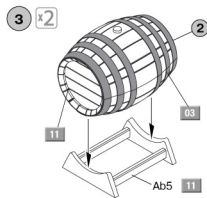

7 x2

8

9

10

WOODEN BARRELS

CANS & HESSIAN BAGS

TRAILER w/CARGO

COLOR CHART FOR FIGURE