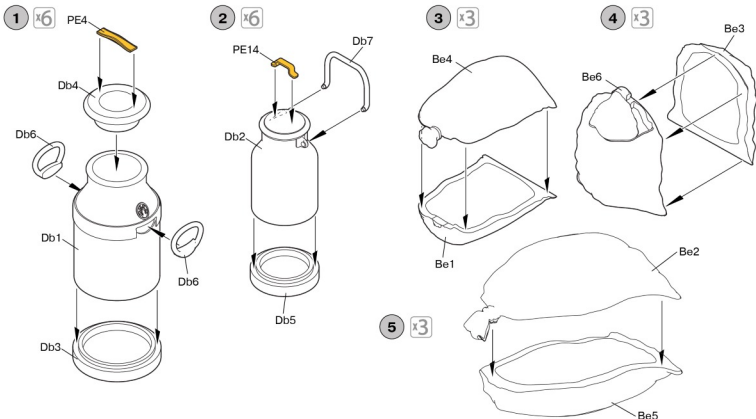

7 x2

8

9

10

WOODEN BARRELS

CANS & HESSIAN BAGS

TRAILER w/CARGO

COLOR CHART FOR FIGURE