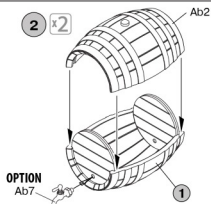

7 x2

8

9

10

WOODEN BARRELS

CANS & HESSIAN BAGS

TRAILER w/CARGO

COLOR CHART FOR FIGURE