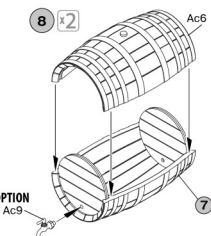

7 x2

8

9

10

WOODEN BARRELS

CANS & HESSIAN BAGS

TRAILER w/CARGO

COLOR CHART FOR FIGURE