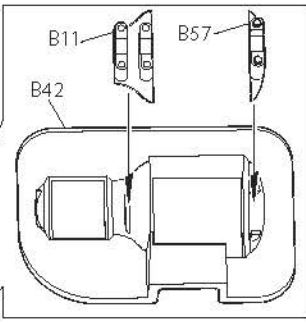

48

Only for color variant 2

Only for color variant 1

49

50

51

52 Step 52-58 Only for color variant 1