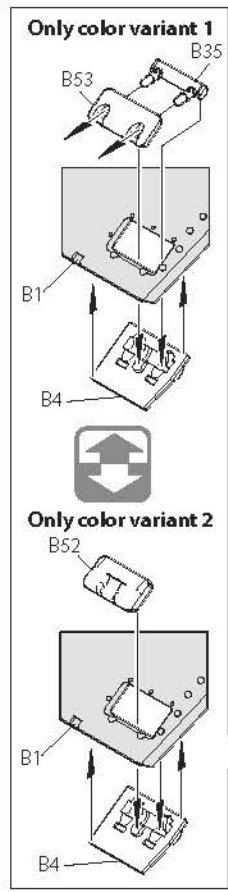

## GENERAL INSTRUCTION

HIGHLY DETAILED PLASTIC MODEL KIT

PHOTO-ETCHED PARTS INCLUDED

CLEAR PLASTIC PARTS INCLUDED

METAL SURFACES AND WELD LINES ACCURATELY REPRESENTED IN THE MODEL

DECAL SHEET FOR 2 OPTIONS

## PARTS

Eg x6

Eh x6

Ei x6

Y x14

Miniatures

INSTRUKTION

14

15

16 Only for color variant 2

Only for color variant 2 17

18

19

21

10

24 x2

25

26

29

⊗ ≈ 145 mm

28

30

31

29