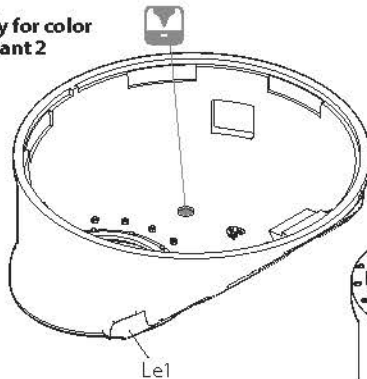

Da29

Lc2

x2 Each track links contains 79 tracks

Only for color variant 1

Only for color variant 2

48

Only for color variant 2

Only for color variant 1