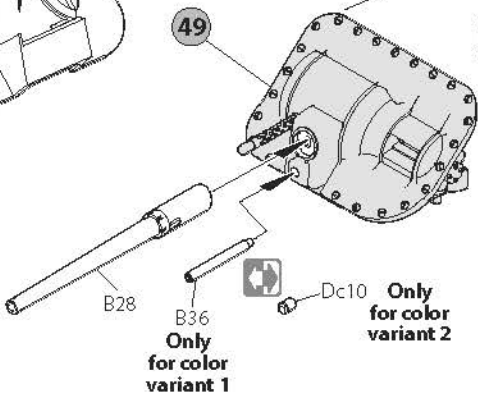

48

Only for color variant 2

Only for color variant 1

49

50

51

52 Step 52-58 Only for color variant 1