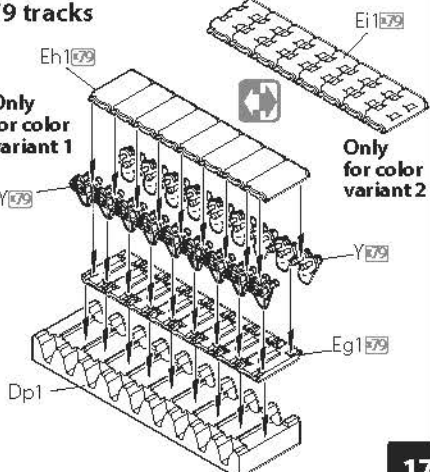

45 x6

**A**

**B**

**C**

**A**

**C**

**B**

46 x2

Repeat on the reverse side

47

45 x3

Ld1

Da29

Only for Ld2 color variant 1

Only for color variant 2

Lc1

Da29

Lc2

x2 Each track links contains 79 tracks

Only for color variant 1

Only for color variant 2

48

Only for color variant 2

Only for color variant 1