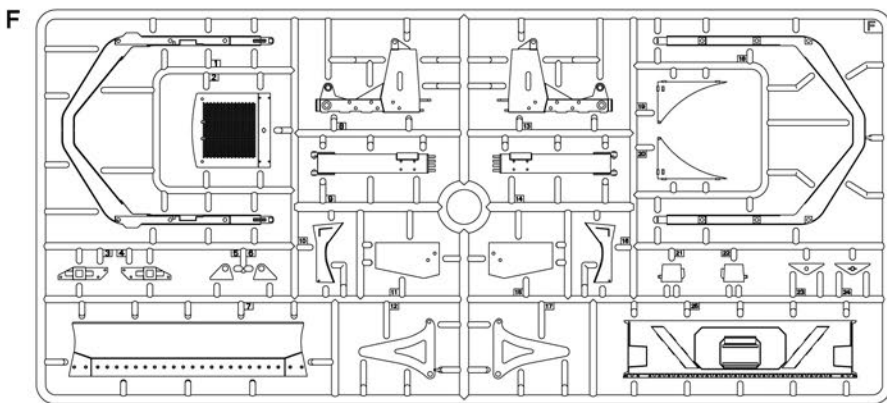

MAKE 2PCS
2 TEILE FERTIGEN
EFFECTUER 2 PIECES
FARE DUE PEZZI
TEE 2 KPL
GÖR 2 ST
ПОВТОРИТЬ ДВА РАЗА
КІЛЬКІСТЬ РАЗІВ

DO NOT CEMENT
NICHT KLEBEN
NE PAS COLLER
NON INCOLLARE
EILIMÄÄ
LIMMAEJ
НЕ ИСПОЛЬЗОВАТЬ КЛЕЙ
НЕ КЛЕПТИ

OPTIONAL
NACH BELIEBEN
FACULTATIF
FACOLTATIVO
VALINNANVARAINEN
VALBAR
ВАРИАНТЫ
ВАРИАНТИ

OPEN HOLE
OFFEN
FAIRE UN TROU
FORO APERTO
AVAA REIKÄ
ÖPPNÄ HALET
СДЕЛАТЬ ОТВЕРСТИЕ
ЗРОБИТИ ОТВІР

BEND
BITTE BIEGEN
PLIER S'IL VOUS PLAÎT
PIEGARE
TAIJA
BOCKA
ВЫГНУТЬ
ВІГНУТИ

SCRATCHBUILD
AM MEISTEN ZU MACHEN
FAIRE LE PLUS
RENDITI
TEE ITSE
GÖR DIG SJÄLV
СДЕЛАТЬ САМОМУ
ЗРОБИТИ САМОМУ

PARTS NOT FOR USE
TEILE WERDEN NICHT
VERWENDET
NEST PAS UTILISÉ
PARTI NON PER L'USO
OSIA EI KÄYTTÄ
INTE FOR ANVÄNDNING
НЕ ИСПОЛЬЗУЕТСЯ
НЕ ВИКОРИСТОВУЄТЬСЯ