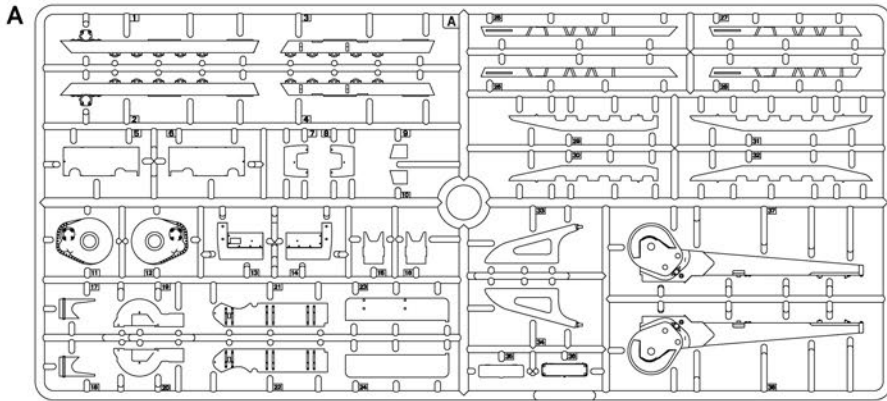

MAKE 2PCS
2 TEILE FERTIGEN
EFFECTUER 2 PIECES
FARE DUE PEZZI
TEE 2 KPL
GÖR 2 ST
ПОВТОРИТЬ ДВА РАЗА
КІЛЬКІСТЬ РАЗІВ

DO NOT CEMENT
NICHT KLEBEN
NE PAS COLLER
NON INCOLLARE
EILIMÄÄ
LIMMAEJ
НЕ ИСПОЛЬЗОВАТЬ КЛЕЙ
НЕ КЛЕПТИ

OPTIONAL
NACH BELIEBEN
FACULTATIF
FACOLTATIVO
VALINNANVARAINEN
VALBAR
ВАРИАНТЫ
ВАРИАНТИ

OPEN HOLE
OFFEN
FAIRE UN TROU
FORO APERTO
AVAA REIKÄ
ÖPPNÄ HALET
СДЕЛАТЬ ОТВЕРСТИЕ
ЗРОБИТИ ОТВІР

BEND
BITTE BIEGEN
PLIER S'IL VOUS PLAÎT
PIEGARE
TAIJA
BOCKA
ВЫГНУТЬ
ВІГНУТИ

SCRATCHBUILD
AM MEISTEN ZU MACHEN
FAIRE LE PLUS
RENDITI
TEE ITSE
GÖR DIG SJÄLV
СДЕЛАТЬ САМОМУ
ЗРОБИТИ САМОМУ

PARTS NOT FOR USE
TEILE WERDEN NICHT
VERWENDET
NEST PAS UTILISÉ
PARTI NON PER L'USO
OSIA EI KÄYTTÄ
INTE FOR ANVÄNDNING
НЕ ИСПОЛЬЗУЕТСЯ
НЕ ВИКОРИСТОВУЄТЬСЯ