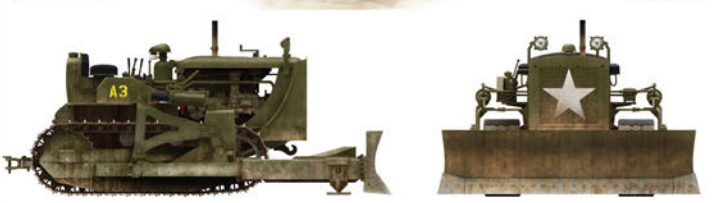

U.S. ARMoured BULLDOZER

WW II MILITARY MINIATURES SERIES

35188
1:35

U.S. ARMY BULLDOZER

WW II MILITARY MINIATURES SERIES

35195

1:35

U.S. TRACTOR D7 w/Towing Winch D7N

WW II MILITARY MINIATURES SERIES

35174

1:35

U.S. ARMY TRACTOR w/ANGLED DOZER BLADE

WW II MILITARY MINIATURES SERIES

35184

1:35