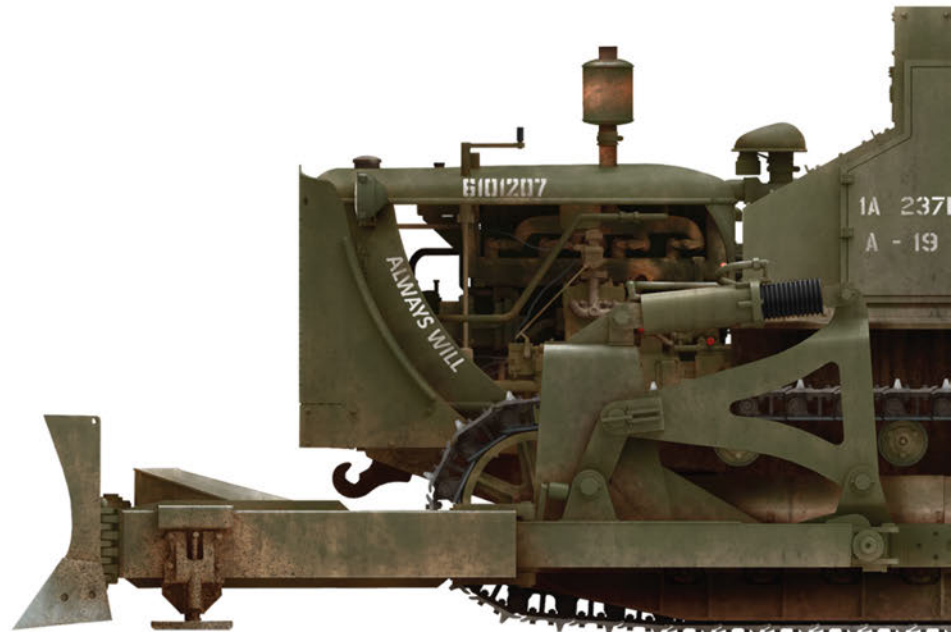

U.S. ARMoured BULLDOZER

35188

GENERAL INSTRUCTION

- HIGHLY DETAILED MODEL
- TOTAL DETAILS 767
- 759 PLASTIC PARTS
- 8 PHOTOETCHED PARTS
- 2 CLEAR PLASTIC PARTS
- DECALS SHEET
- FULL-COLOUR INSTRUCTION
- WORKABLE TRACK LINK
- FULLY DETAILED ENGINE COMPARTMENT AND CHASSIS
- UP-TO-DATE TECHNOLOGY USING SLIDING MOULDS