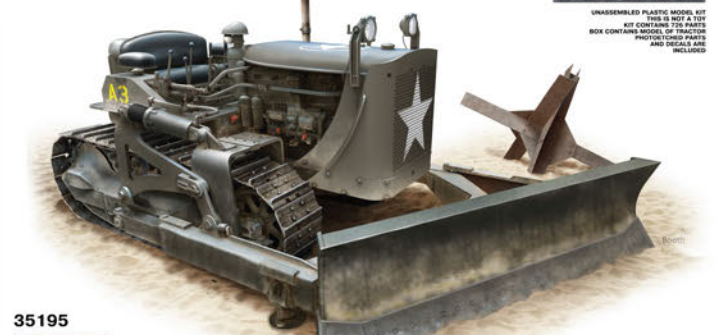

U.S. ARMY BULLDOZER

WW II MILITARY MINIATURES SERIES