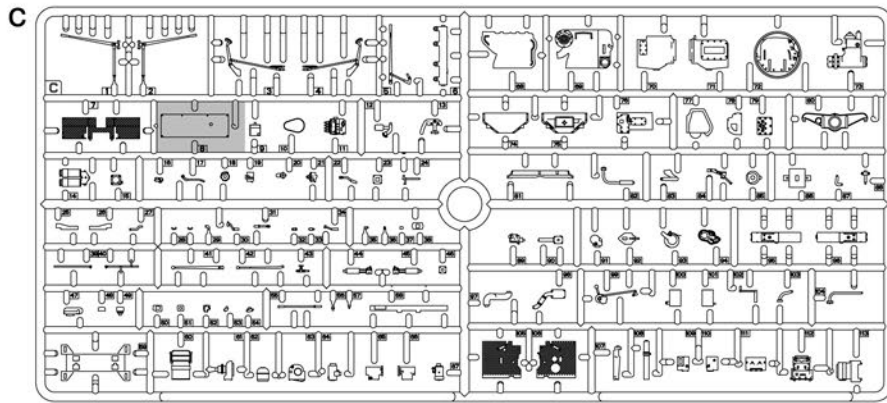

MAKE 2PCS
2 TEILE FERTIGEN
EFFECTUER 2 PIECES
FARE DUE PEZZI
TEE 2 KPL
GÖR 2 ST
ПОВТОРИТЬ ДВА РАЗА
КІЛЬКІСТЬ РАЗІВ

DO NOT CEMENT
NICHT KLEBEN
NE PAS COLLER
NON INCOLLARE
EILIMÄÄ
LIMMAEJ
НЕ ИСПОЛЬЗОВАТЬ КЛЕЙ
НЕ КЛЕПТИ

OPTIONAL
NACH BELIEBEN
FACULTATIF
FACOLTATIVO
VALINNANVARAINEN
VALBAR
ВАРИАНТЫ
ВАРИАНТИ

OPEN HOLE
OFFEN
FAIRE UN TROU
FORO APERTO
AVAA REIKÄ
ÖPPNÄ HALET
СДЕЛАТЬ ОТВЕРСТИЕ
ЗРОБИТИ ОТВІР

BEND
BITTE BIEGEN
PLIER S'IL VOUS PLAÎT
PIEGARE
TAIJA
BOCKA
ВЫГНУТЬ
ВІГНУТИ

SCRATCHBUILD
AM MEISTEN ZU MACHEN
FAIRE LE PLUS
RENDITI
TEE ITSE
GÖR DIG SJÄLV
СДЕЛАТЬ САМОМУ
ЗРОБИТИ САМОМУ

PARTS NOT FOR USE
TEILE WERDEN NICHT
VERWENDET
NEST PAS UTILISÉ
PARTI NON PER L'USO
OSIA EI KÄYTTÄ
INTE FOR ANVÄNDNING
НЕ ИСПОЛЬЗУЕТСЯ
НЕ ВИКОРИСТОВУЄТЬСЯ