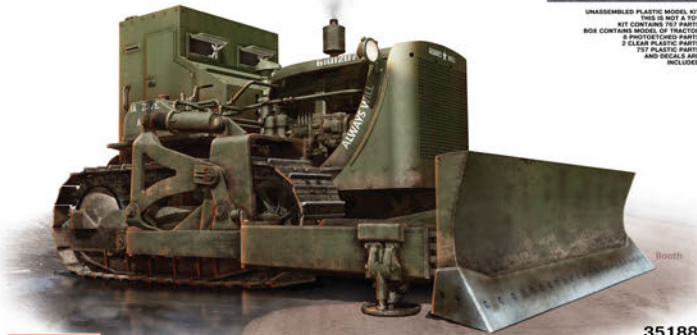

U.S. ARMoured BULLDOZER

WW II MILITARY MINIATURES SERIES