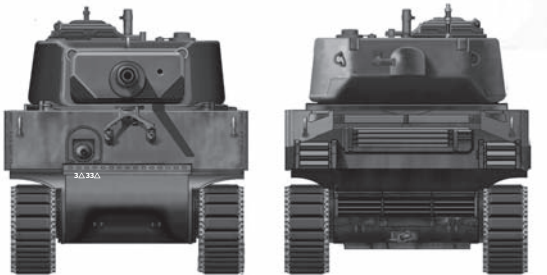

M4A3E2 "Jumbo"

*U.S. Army, 33rd Tank Battalion, 3rd Armoured Division
Belgium, 1945.*

*U.S. Army 32nd Tank Battalion 3rd Armoured Division
Belgium, 1945.*

ITALERI **No. 7520 M4A3E2 JUMBO**
PRINTED BY ZANCHETTI BUCCINASCIO - MI - ITALY