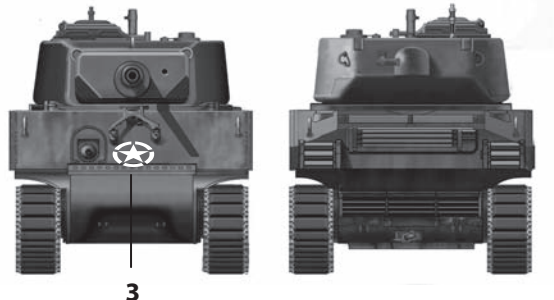

Alternative

U.S. Army Unknown Unit Germany, 1945.