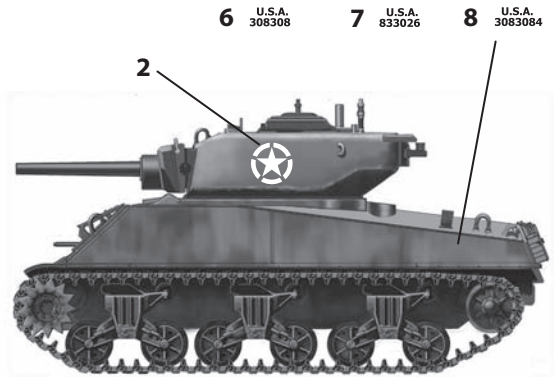

Alternative

U.S. Army Unknown Unit Germany, 1945.