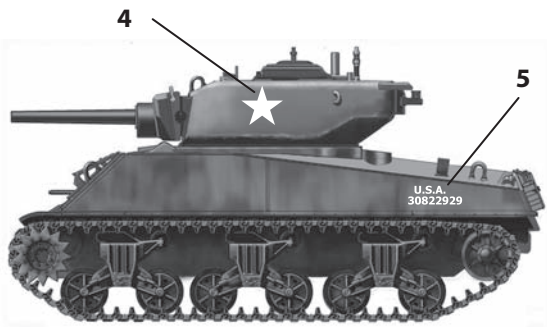

M4A3E2 "Jumbo"

*U.S. Army, 33rd Tank Battalion, 3rd Armoured Division
Belgium, 1945.*

*U.S. Army 32nd Tank Battalion 3rd Armoured Division
Belgium, 1945.*

ITALERI **No. 7520 M4A3E2 JUMBO**
PRINTED BY ZANCHETTI BUCCINASCIO - MI - ITALY