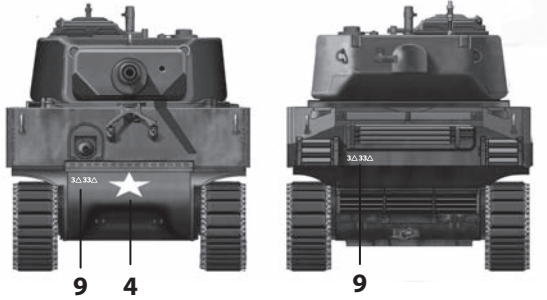

M4A3E2 "Jumbo"

*U.S. Army, 33rd Tank Battalion, 3rd Armoured Division
Belgium, 1945.*

*U.S. Army 32nd Tank Battalion 3rd Armoured Division
Belgium, 1945.*

ITALERI **No. 7520 M4A3E2 JUMBO**
PRINTED BY ZANCHETTI BUCCINASCIO - MI - ITALY