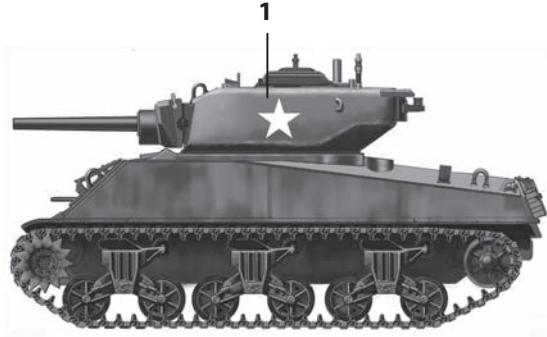

M4A3E2 "Jumbo"

*U.S. Army, 33rd Tank Battalion, 3rd Armoured Division
Belgium, 1945.*

*U.S. Army 32nd Tank Battalion 3rd Armoured Division
Belgium, 1945.*

ITALERI **No. 7520 M4A3E2 JUMBO**
PRINTED BY ZANCHETTI BUCCINASCIO - MI - ITALY