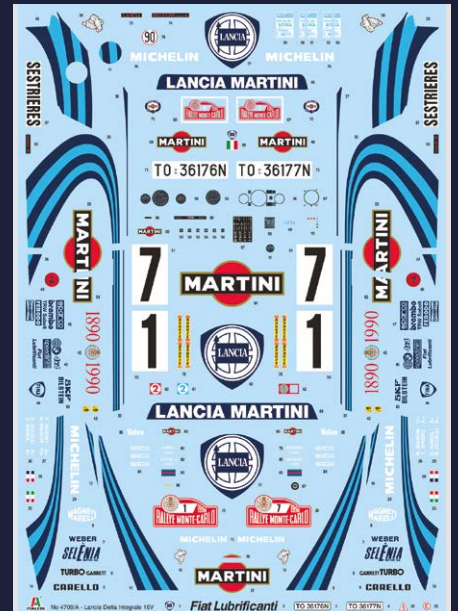

Lancia Delta HF

integrale 16v

1:12
scalascale

Model Kit Features

No 4709 model kit
modèle réduit

- 100% new moulds
- Highly detailed model
- 2 super decals sheets with exterior markings and composite materials parts
- Photo-etched fret and chromed parts
- Accessories set with hoses, screws and springs
- Front and rear opening bonnet
- Opening front doors
- Highly detailed interiors
- Engine bay faithful reproduction
- Working suspensions
- Rubber tyres
- Steering wheels

100%
new moulds

ITALERI
www.italeri.com

Photo-etched fret and chromed parts

2 super decals sheets with exterior markings and composite materials parts

Color instruction sheet and color Painting & decals guide