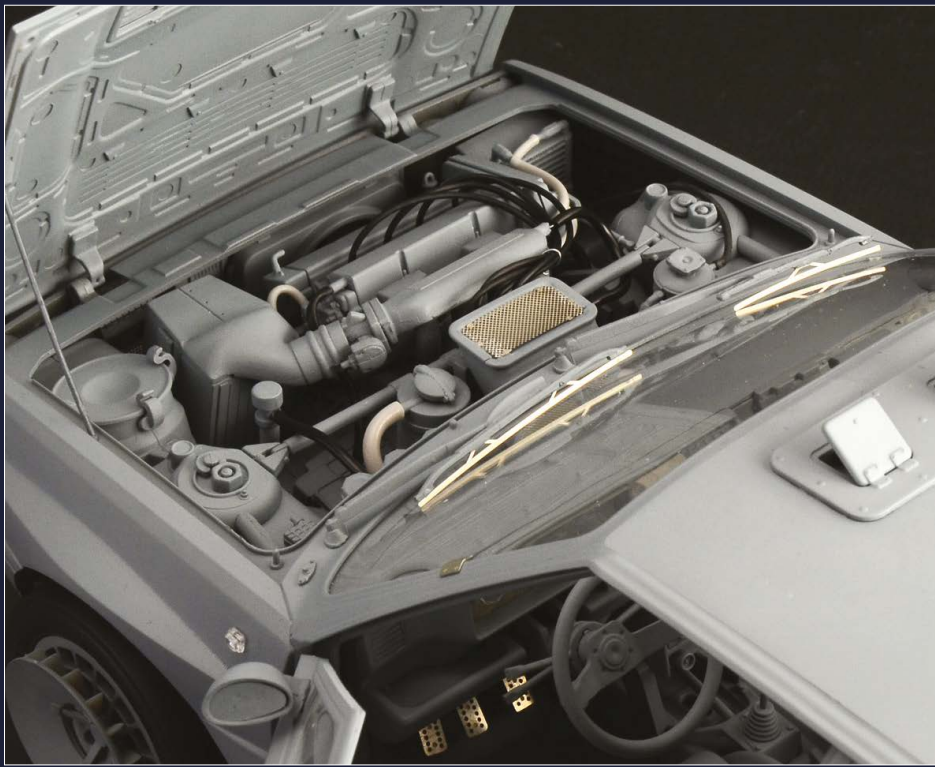

Photo-etched fret and chromed parts