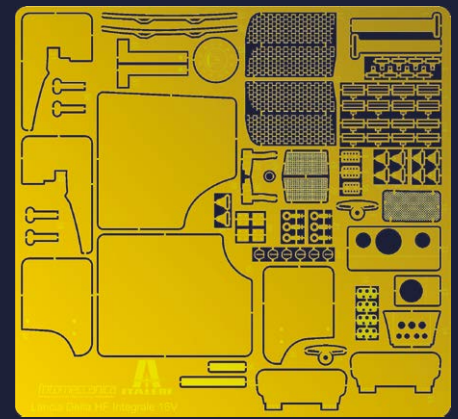

Lancia Delta HF

integrale 16v

1:12
scalascale

Model Kit Features

No 4709 model kit
modèle réduit

- 100% new moulds
- Highly detailed model
- 2 super decals sheets with exterior markings and composite materials parts
- Photo-etched fret and chromed parts
- Accessories set with hoses, screws and springs
- Front and rear opening bonnet
- Opening front doors
- Highly detailed interiors
- Engine bay faithful reproduction
- Working suspensions
- Rubber tyres
- Steering wheels

100%
new moulds

ITALERI
www.italeri.com

Photo-etched fret and chromed parts

2 super decals sheets with exterior markings and composite materials parts

Color instruction sheet and color Painting & decals guide