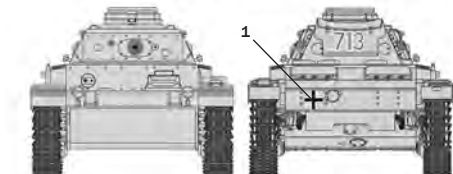

METAL FLAT STEEL
F.S.37178

ITALERI ACRYLCPAINT - 4679AP

FLAT SAND
F.S.30475

ITALERI ACRYLCPAINT - 4720AP

METAL FLAT STEEL
F.S.37178

ITALERI ACRYLCPAINT - 4679AP

FLAT PANZER SCHWARZGRAU RAL 7021
F.S.36081

ITALERI ACRYLCPAINT - 4795AP