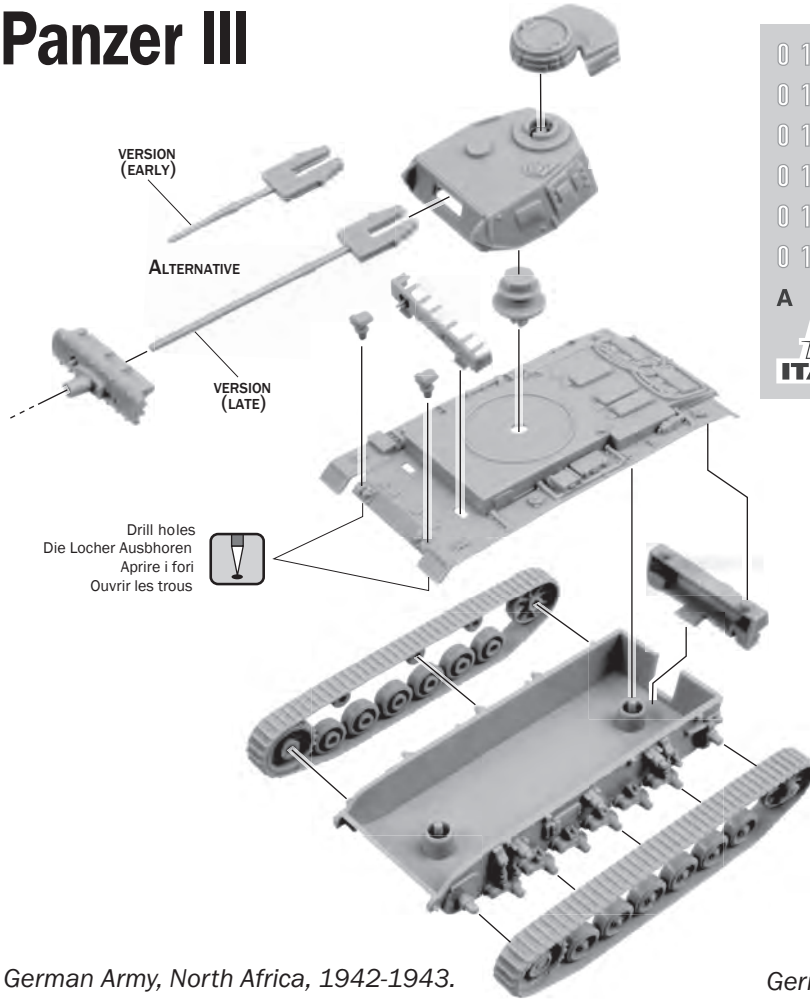

made in Italy

1:72 scale

No 7507

Panzer III

German Army, North Africa, 1942-1943.

German Army, Eastern front, 1942-1943.

METAL FLAT STEEL
F.S.37178

ITALERI ACRYLCPAINT - 4679AP