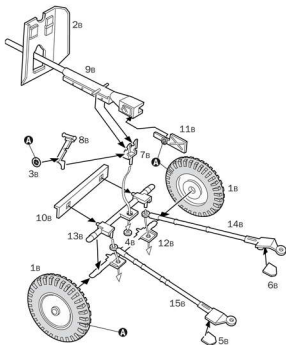

D
GERMAN UNIFORM FELDGRAU (FLAT)
 MODEL MASTER II - 2014
 MODEL MASTER ACRYL - 4726

E
SKIN TONE (FLAT)
 MODEL MASTER - 1516
 MODEL MASTER ACRYL - 4601

2cm Flakvierling 38

1

2

3.7cm
Pak 37

1

7.5cm Pak 40