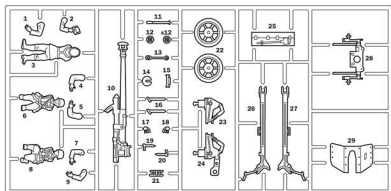

D
GERMAN UNIFORM FELDGRAU (FLAT)
 MODEL MASTER II - 2014
 MODEL MASTER ACRYL - 4726

E
SKIN TONE (FLAT)
 MODEL MASTER - 1516
 MODEL MASTER ACRYL - 4601

2cm Flakvierling 38

1

2

3.7cm
Pak 37

1

7.5cm Pak 40