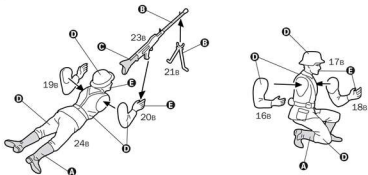

D
GERMAN UNIFORM FELDGRAU (FLAT)
 MODEL MASTER II - 2014
 MODEL MASTER ACRYL - 4726

E
SKIN TONE (FLAT)
 MODEL MASTER - 1516
 MODEL MASTER ACRYL - 4601

2cm Flakvierling 38

1

2

3.7cm
Pak 37

1

7.5cm Pak 40