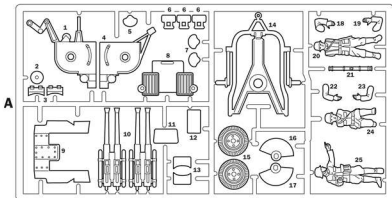

Fraseri si riferiscono all'assortimento colori ITALERI MODELMASTER / Acryl Paint Syst.
The indicated colour number refer to the ITALERI MODELMASTER / Acryl Paint System.
Die angegebenen farbrummen beziehen sich auf die ITALERI MODELMASTER / Acryl Paint System.
Les références indiquées concernent les peintures ITALERI MODELMASTER / Acryl Paint System.

B
GUN METAL (METALLIZED)
MODEL MASTER - 1405
MODEL MASTER ACRYL - 4681

D
GERMAN UNIFORM FELDGRAU (FLAT)
MODEL MASTER II - 2014
MODEL MASTER ACRYL - 4726

E
SKIN TONE (FLAT)
MODEL MASTER - 1516
MODEL MASTER ACRYL - 4601

2cm Flakvierling 38