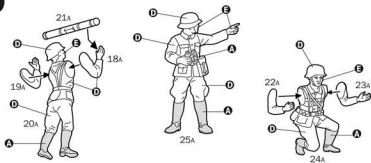

D
GERMAN UNIFORM FELDGRAU (FLAT)
 MODEL MASTER II - 2014
 MODEL MASTER ACRYL - 4726

E
SKIN TONE (FLAT)
 MODEL MASTER - 1516
 MODEL MASTER ACRYL - 4601

2cm Flakvierling 38

1

2

3.7cm
Pak 37

1

7.5cm Pak 40