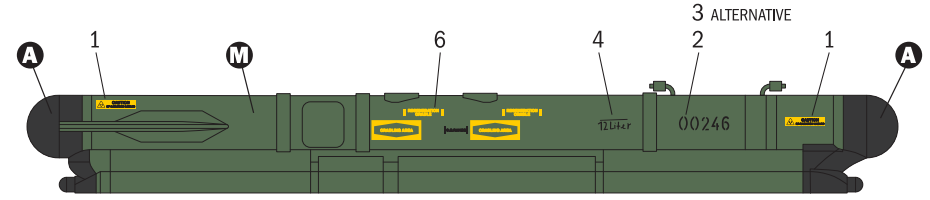

AIM-9L

1:1 SCALE

AGM-88A

1:1 SCALE

CERBERUS

LEFT SIDE

RIGHT SIDE

1:1 SCALE

TANK - VERSION A (ALL) - VERSION C (RIGHT TANK)

TANK - VERSION C (LEFT TANK)

TANK - VERSION B

TANK - VERSION D

1:2 SCALE

**BOZ-107 - VERSION A**

SIDE VIEW (EXTERIOR)

SIDE VIEW (INTERIOR)