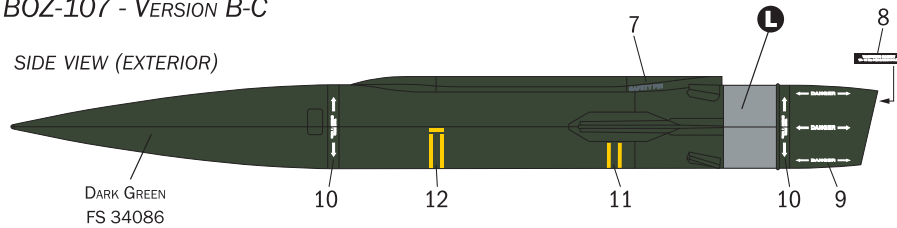

AIM-9L

1:1 SCALE

AGM-88A

1:1 SCALE

CERBERUS

LEFT SIDE

RIGHT SIDE

1:1 SCALE

TANK - VERSION A (ALL) - VERSION C (RIGHT TANK)

TANK - VERSION C (LEFT TANK)

TANK - VERSION B

TANK - VERSION D

1:2 SCALE

**BOZ-107 - VERSION A**

SIDE VIEW (EXTERIOR)

SIDE VIEW (INTERIOR)

**BOZ-107 - VERSION B-C**

SIDE VIEW (EXTERIOR)

SIDE VIEW (INTERIOR)

**BOZ-107 - VERSION D**

SIDE VIEW (EXTERIOR)

SIDE VIEW (INTERIOR)

1:1 SCALE

**GBU-31 JDAM**