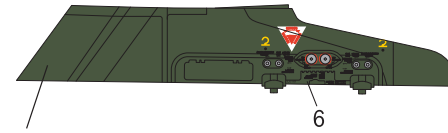

1:1 SCALE

PYLONS - VER D

PYLON INT

LEFT INSIDE

LEFT OUTSIDE

RIGHT INSIDE

RIGHT OUTSIDE

FLAT DARK GREEN  
FS 34079

FLAT DARK GREEN  
FS 34079

PYLON EST

LEFT OUTSIDE

LEFT INSIDE

RIGHT OUTSIDE

RIGHT INSIDE

FLAT DARK GREEN  
FS 34079

PYLON CENTERLINE EXT. x 2