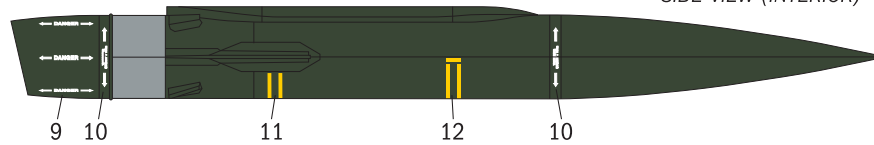

TANK - VERSION A (ALL) - VERSION C (RIGHT TANK)

TANK - VERSION C (LEFT TANK)

TANK - VERSION B

TANK - VERSION D

1:2 SCALE

**BOZ-107 - VERSION A**

SIDE VIEW (EXTERIOR)

SIDE VIEW (INTERIOR)

**BOZ-107 - VERSION B-C**

SIDE VIEW (EXTERIOR)

SIDE VIEW (INTERIOR)

**BOZ-107 - VERSION D**

SIDE VIEW (EXTERIOR)

SIDE VIEW (INTERIOR)

1:1 SCALE

**GBU-31 JDAM**