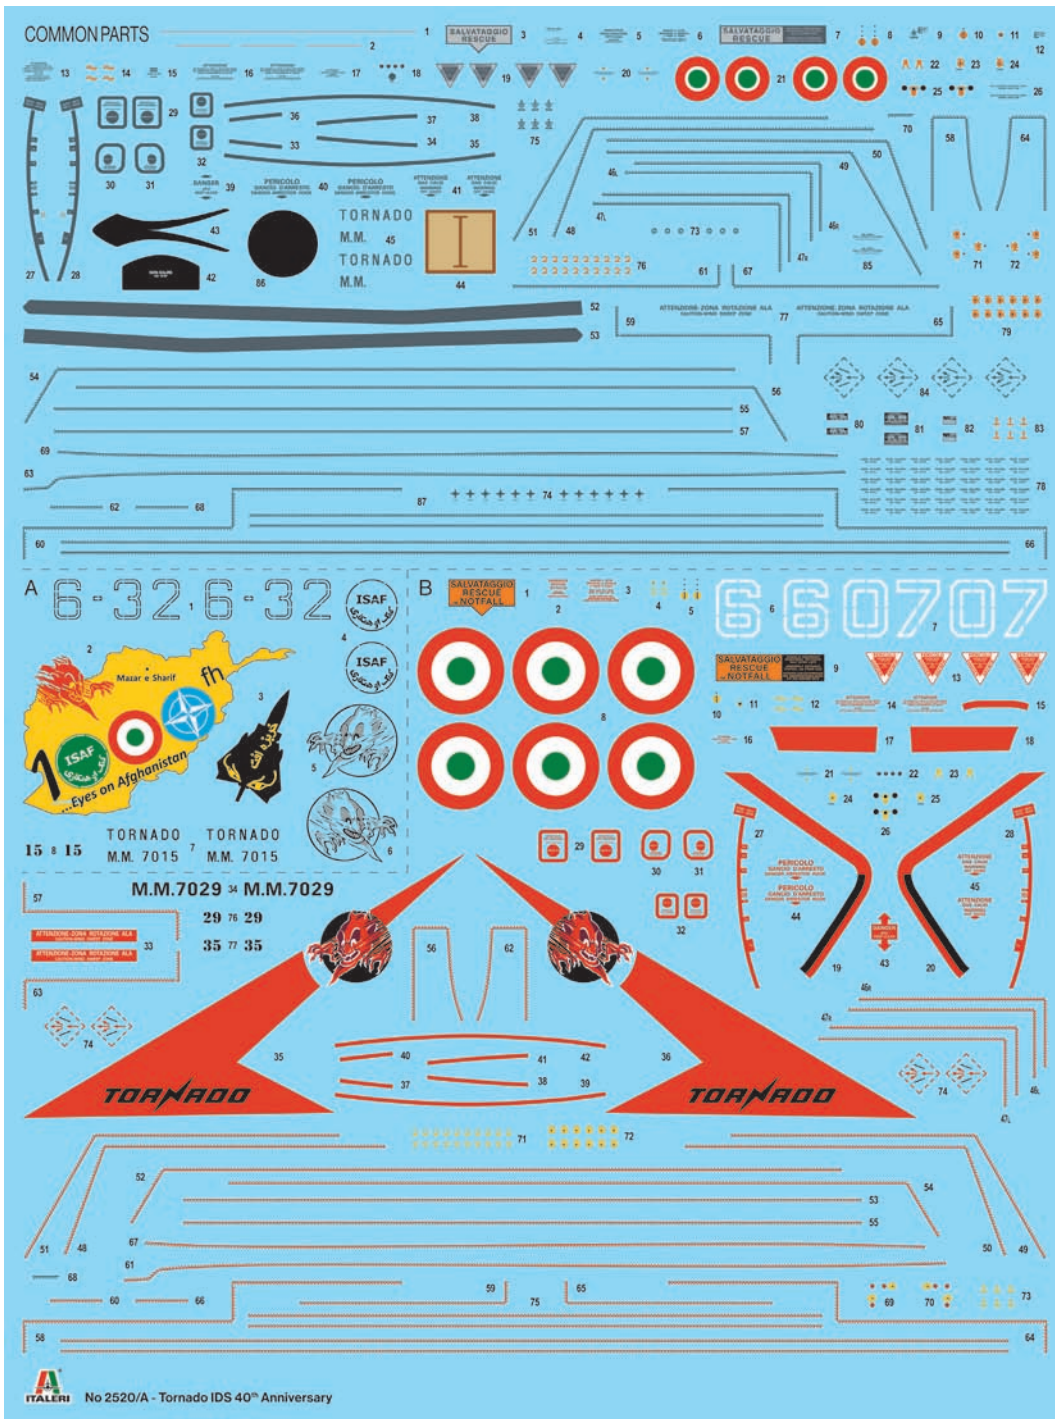

Tornado IDS Anniversary Decals sheet A Memorandum