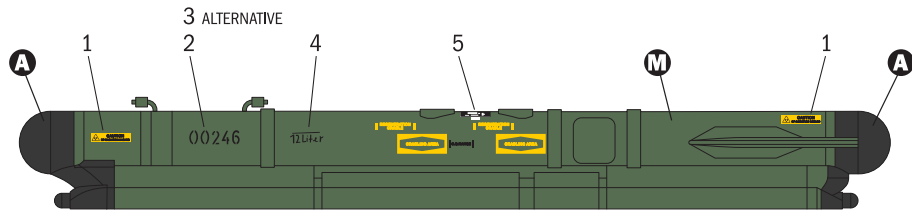

AIM-9L

1:1 SCALE

AGM-88A

1:1 SCALE

CERBERUS

LEFT SIDE

RIGHT SIDE

1:1 SCALE

TANK - VERSION A (ALL) - VERSION C (RIGHT TANK)

TANK - VERSION C (LEFT TANK)

TANK - VERSION B

TANK - VERSION D

1:2 SCALE

**BOZ-107 - VERSION A**

SIDE VIEW (EXTERIOR)

SIDE VIEW (INTERIOR)