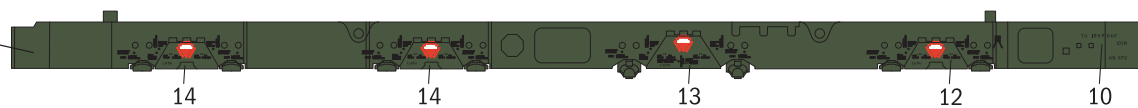

RIGHT SIDE

FLAT DARK GREEN
FS 34079