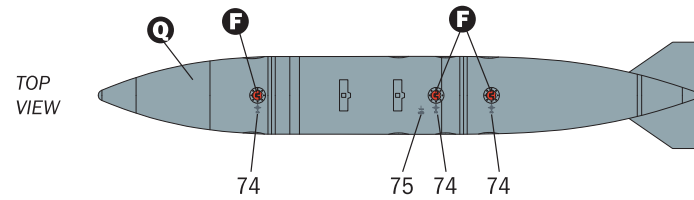

AIM-9L

1:1 SCALE

AGM-88A

1:1 SCALE

CERBERUS

LEFT SIDE

RIGHT SIDE

1:1 SCALE

TANK - VERSION A (ALL) - VERSION C (RIGHT TANK)

TANK - VERSION C (LEFT TANK)

TANK - VERSION B

TANK - VERSION D

1:2 SCALE

**BOZ-107 - VERSION A**

SIDE VIEW (EXTERIOR)

SIDE VIEW (INTERIOR)