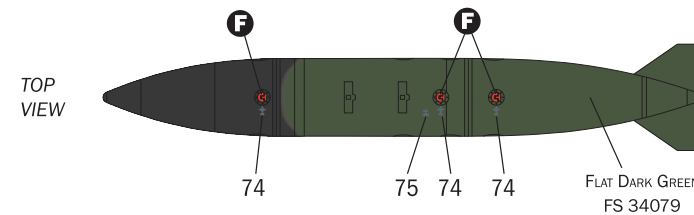

AIM-9L

1:1 SCALE

AGM-88A

1:1 SCALE

CERBERUS

LEFT SIDE

RIGHT SIDE

1:1 SCALE

TANK - VERSION A (ALL) - VERSION C (RIGHT TANK)

TANK - VERSION C (LEFT TANK)

TANK - VERSION B

TANK - VERSION D

1:2 SCALE

**BOZ-107 - VERSION A**

SIDE VIEW (EXTERIOR)

SIDE VIEW (INTERIOR)

**BOZ-107 - VERSION B-C**

SIDE VIEW (EXTERIOR)

SIDE VIEW (INTERIOR)

**BOZ-107 - VERSION D**

SIDE VIEW (EXTERIOR)

SIDE VIEW (INTERIOR)

1:1 SCALE

**GBU-31 JDAM**