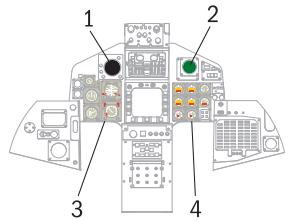

INSTRUMENTS PANELS

PILOT  
(VERSION A)

PILOT  
(VERSION B-C-D)

CO-PILOT  
(VERSION A)

CO-PILOT  
(VERSION B-C)

(VERSION D)

COCKPIT SIDE CONSOLES

1:1 SCALE

AIM-9L

1:1 SCALE

AGM-88A

1:1 SCALE

CERBERUS

LEFT SIDE

RIGHT SIDE

1:1 SCALE

TANK - VERSION A (ALL) - VERSION C (RIGHT TANK)

TANK - VERSION C (LEFT TANK)

TANK - VERSION B

TANK - VERSION D

1:2 SCALE

**BOZ-107 - VERSION A**

SIDE VIEW (EXTERIOR)

SIDE VIEW (INTERIOR)