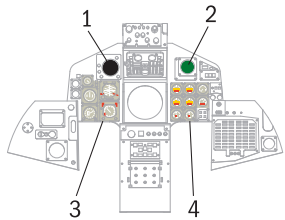

INSTRUMENTS PANELS

PILOT  
(VERSION A)

PILOT  
(VERSION B-C-D)

CO-PILOT  
(VERSION A)

CO-PILOT  
(VERSION B-C)

(VERSION D)

COCKPIT SIDE CONSOLES

1:1 SCALE

AIM-9L

1:1 SCALE

AGM-88A

1:1 SCALE

CERBERUS

LEFT SIDE

RIGHT SIDE

1:1 SCALE

TANK - VERSION A (ALL) - VERSION C (RIGHT TANK)

TANK - VERSION C (LEFT TANK)

TANK - VERSION B

TANK - VERSION D

1:2 SCALE

**BOZ-107 - VERSION A**

SIDE VIEW (EXTERIOR)

SIDE VIEW (INTERIOR)