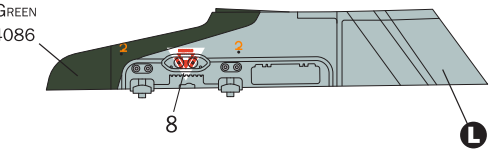

RIGHT SIDE

1:1 SCALE

PYLONS - VERSION B

PYLON INT

LEFT INSIDE

LEFT OUTSIDE

RIGHT INSIDE

RIGHT OUTSIDE

PYLON EST

DARK GREEN FS 34086

LEFT OUTSIDE

LEFT INSIDE

RIGHT OUTSIDE

DARK GREEN FS 34086

RIGHT INSIDE

PYLON CENTERLINE EXT. x 2

1:1 SCALE

PYLONS - VER D

PYLON INT

LEFT INSIDE

LEFT OUTSIDE

RIGHT INSIDE

RIGHT OUTSIDE

FLAT DARK GREEN  
FS 34079