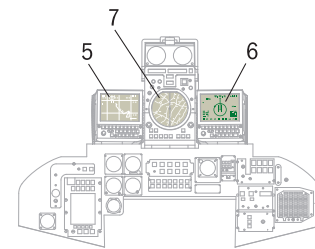

INSTRUMENTS PANELS

PILOT  
(VERSION A)

PILOT  
(VERSION B-C-D)

CO-PILOT  
(VERSION A)

CO-PILOT  
(VERSION B-C)

(VERSION D)

COCKPIT SIDE CONSOLES

1:1 SCALE

AIM-9L

1:1 SCALE

AGM-88A

1:1 SCALE

CERBERUS

LEFT SIDE

RIGHT SIDE

1:1 SCALE

TANK - VERSION A (ALL) - VERSION C (RIGHT TANK)

TANK - VERSION C (LEFT TANK)

TANK - VERSION B

TANK - VERSION D

1:2 SCALE

**BOZ-107 - VERSION A**

SIDE VIEW (EXTERIOR)

SIDE VIEW (INTERIOR)