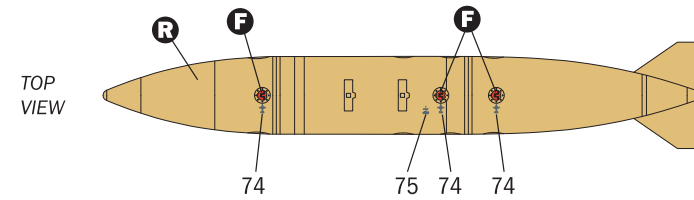

AIM-9L

1:1 SCALE

AGM-88A

1:1 SCALE

CERBERUS

LEFT SIDE

RIGHT SIDE

1:1 SCALE

TANK - VERSION A (ALL) - VERSION C (RIGHT TANK)

TANK - VERSION C (LEFT TANK)

TANK - VERSION B

TANK - VERSION D

1:2 SCALE

**BOZ-107 - VERSION A**

SIDE VIEW (EXTERIOR)

SIDE VIEW (INTERIOR)