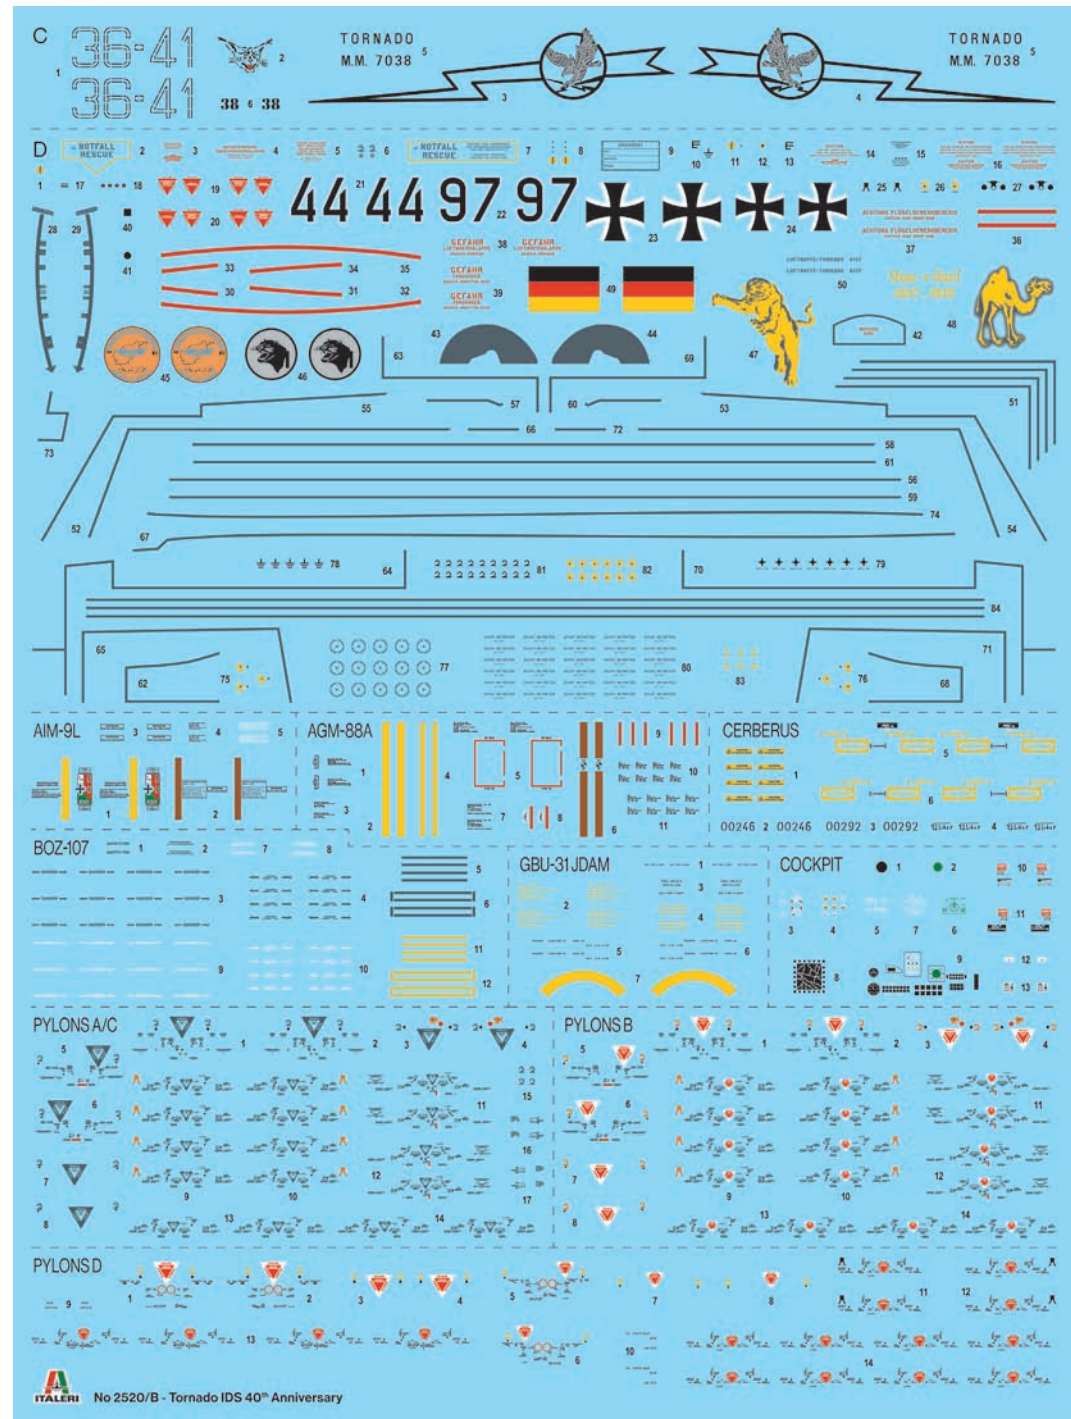

Tornado IDS Anniversary Decals sheet B Memorandum