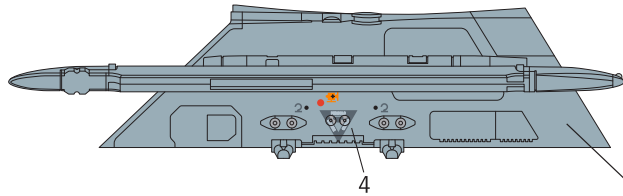

**BOZ-107 - VERSION B-C**

SIDE VIEW (EXTERIOR)

SIDE VIEW (INTERIOR)

**BOZ-107 - VERSION D**

SIDE VIEW (EXTERIOR)

SIDE VIEW (INTERIOR)

1:1 SCALE

**GBU-31 JDAM**

PYLONS - VERSION A/C

PYLON INT

LEFT INSIDE

LEFT OUTSIDE

RIGHT INSIDE

RIGHT OUTSIDE

PYLON EST

LEFT OUTSIDE

LEFT INSIDE

RIGHT OUTSIDE

RIGHT INSIDE

MISSILE LAUNCHER HARM

LEFT

RIGHT

PYLON CENTERLINE EXT. x 2

LEFT SIDE