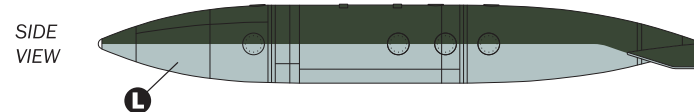

AIM-9L

1:1 SCALE

AGM-88A

1:1 SCALE

CERBERUS

LEFT SIDE

RIGHT SIDE

1:1 SCALE

TANK - VERSION A (ALL) - VERSION C (RIGHT TANK)

TANK - VERSION C (LEFT TANK)

TANK - VERSION B

TANK - VERSION D

1:2 SCALE

**BOZ-107 - VERSION A**

SIDE VIEW (EXTERIOR)

SIDE VIEW (INTERIOR)