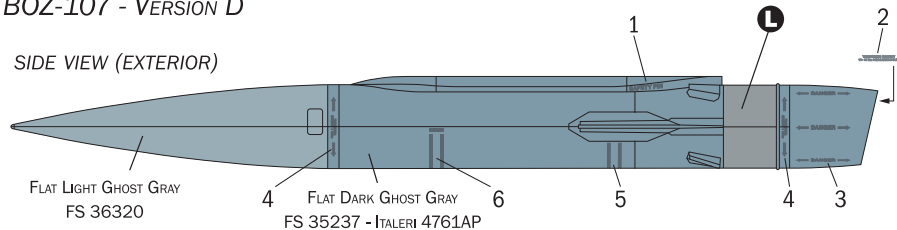

TANK - VERSION A (ALL) - VERSION C (RIGHT TANK)

TANK - VERSION C (LEFT TANK)

TANK - VERSION B

TANK - VERSION D

1:2 SCALE

**BOZ-107 - VERSION A**

SIDE VIEW (EXTERIOR)

SIDE VIEW (INTERIOR)

**BOZ-107 - VERSION B-C**

SIDE VIEW (EXTERIOR)

SIDE VIEW (INTERIOR)

**BOZ-107 - VERSION D**

SIDE VIEW (EXTERIOR)

SIDE VIEW (INTERIOR)

1:1 SCALE

**GBU-31 JDAM**