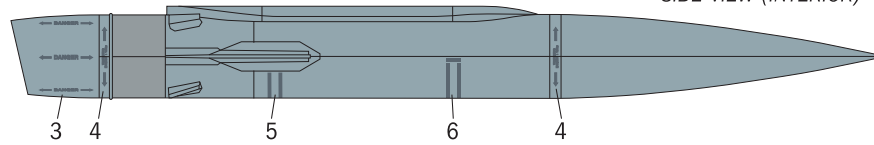

TANK - VERSION A (ALL) - VERSION C (RIGHT TANK)

TANK - VERSION C (LEFT TANK)

TANK - VERSION B

TANK - VERSION D

1:2 SCALE

**BOZ-107 - VERSION A**

SIDE VIEW (EXTERIOR)

SIDE VIEW (INTERIOR)

**BOZ-107 - VERSION B-C**

SIDE VIEW (EXTERIOR)

SIDE VIEW (INTERIOR)

**BOZ-107 - VERSION D**

SIDE VIEW (EXTERIOR)

SIDE VIEW (INTERIOR)

1:1 SCALE

**GBU-31 JDAM**