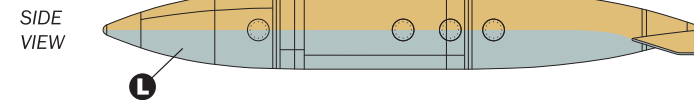

AIM-9L

1:1 SCALE

AGM-88A

1:1 SCALE

CERBERUS

LEFT SIDE

RIGHT SIDE

1:1 SCALE

TANK - VERSION A (ALL) - VERSION C (RIGHT TANK)

TANK - VERSION C (LEFT TANK)

TANK - VERSION B

TANK - VERSION D

1:2 SCALE

**BOZ-107 - VERSION A**

SIDE VIEW (EXTERIOR)

SIDE VIEW (INTERIOR)