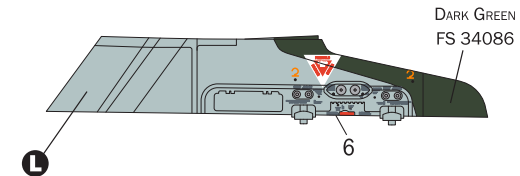

RIGHT SIDE

1:1 SCALE

PYLONS - VERSION B

PYLON INT

LEFT INSIDE

LEFT OUTSIDE

RIGHT INSIDE

RIGHT OUTSIDE

PYLON EST

DARK GREEN FS 34086

LEFT OUTSIDE

LEFT INSIDE

RIGHT OUTSIDE

DARK GREEN FS 34086

RIGHT INSIDE

PYLON CENTERLINE EXT. x 2