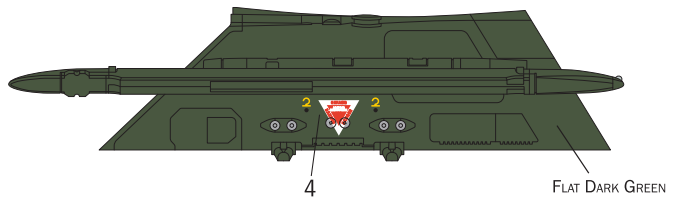

1:1 SCALE

PYLONS - VER D

PYLON INT

LEFT INSIDE

LEFT OUTSIDE

RIGHT INSIDE

RIGHT OUTSIDE

FLAT DARK GREEN  
FS 34079