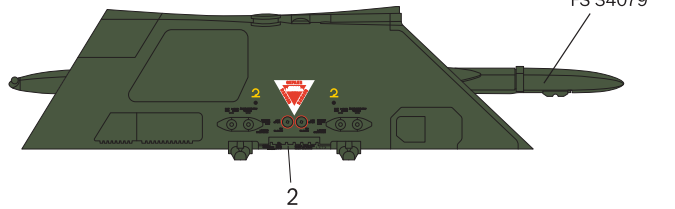

RIGHT SIDE

1:1 SCALE

PYLONS - VERSION B

PYLON INT

LEFT INSIDE

LEFT OUTSIDE

RIGHT INSIDE

RIGHT OUTSIDE

1:1 SCALE

PYLONS - VER D

PYLON INT

LEFT INSIDE

LEFT OUTSIDE

RIGHT INSIDE

RIGHT OUTSIDE

FLAT DARK GREEN  
FS 34079