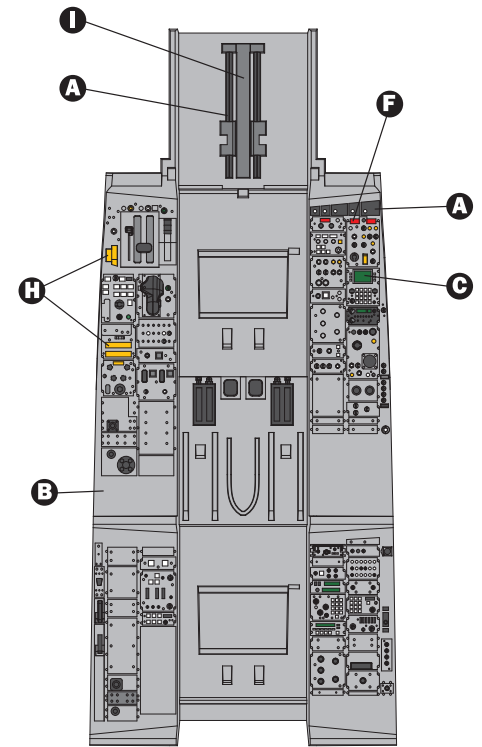

INSTRUMENTS PANELS

PILOT  
(VERSION A)

PILOT  
(VERSION B-C-D)

CO-PILOT  
(VERSION A)

CO-PILOT  
(VERSION B-C)

(VERSION D)

COCKPIT SIDE CONSOLES

1:1 SCALE

AIM-9L

1:1 SCALE

AGM-88A

1:1 SCALE

CERBERUS

LEFT SIDE

RIGHT SIDE

1:1 SCALE

TANK - VERSION A (ALL) - VERSION C (RIGHT TANK)

TANK - VERSION C (LEFT TANK)

TANK - VERSION B

TANK - VERSION D

1:2 SCALE

**BOZ-107 - VERSION A**

SIDE VIEW (EXTERIOR)

SIDE VIEW (INTERIOR)