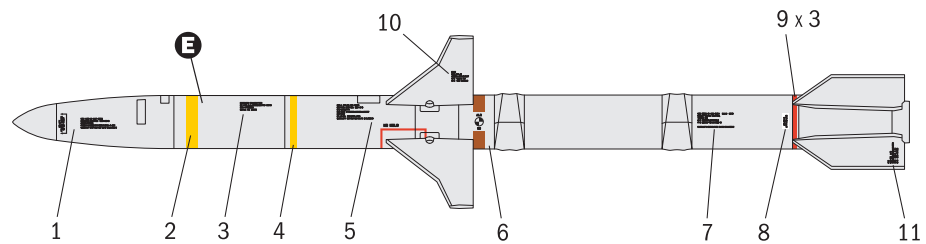

INSTRUMENTS PANELS

PILOT  
(VERSION A)

PILOT  
(VERSION B-C-D)

CO-PILOT  
(VERSION A)

CO-PILOT  
(VERSION B-C)

(VERSION D)

COCKPIT SIDE CONSOLES

1:1 SCALE

AIM-9L

1:1 SCALE

AGM-88A

1:1 SCALE

CERBERUS

LEFT SIDE

RIGHT SIDE

1:1 SCALE