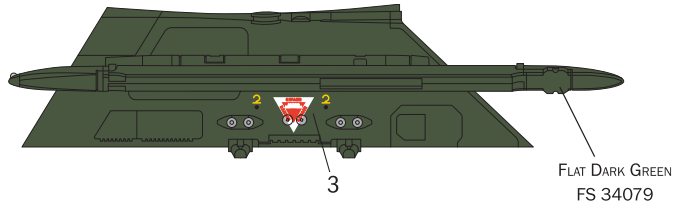

PYLONS - VER D

PYLON INT

LEFT INSIDE