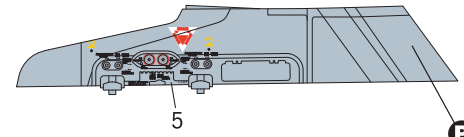

PYLON EST

LEFT OUTSIDE