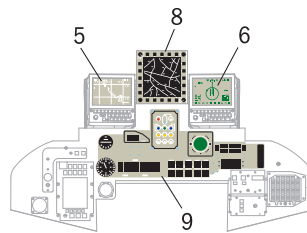

INSTRUMENTS PANELS

PILOT  
(VERSION A)

PILOT  
(VERSION B-C-D)

CO-PILOT  
(VERSION A)

CO-PILOT  
(VERSION B-C)

(VERSION D)

COCKPIT SIDE CONSOLES

1:1 SCALE

AIM-9L

1:1 SCALE

AGM-88A

1:1 SCALE

CERBERUS

LEFT SIDE

RIGHT SIDE

1:1 SCALE

TANK - VERSION A (ALL) - VERSION C (RIGHT TANK)

TANK - VERSION C (LEFT TANK)

TANK - VERSION B

TANK - VERSION D

1:2 SCALE

**BOZ-107 - VERSION A**

SIDE VIEW (EXTERIOR)

SIDE VIEW (INTERIOR)