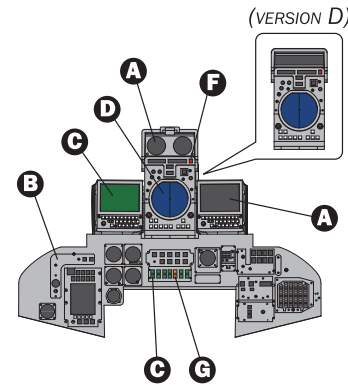

INSTRUMENTS PANELS

PILOT  
(VERSION A)

PILOT  
(VERSION B-C-D)

CO-PILOT  
(VERSION A)

CO-PILOT  
(VERSION B-C)

(VERSION D)

COCKPIT SIDE CONSOLES

1:1 SCALE

AIM-9L

1:1 SCALE

AGM-88A

1:1 SCALE

CERBERUS

LEFT SIDE

RIGHT SIDE

1:1 SCALE

TANK - VERSION A (ALL) - VERSION C (RIGHT TANK)

TANK - VERSION C (LEFT TANK)

TANK - VERSION B

TANK - VERSION D

1:2 SCALE

**BOZ-107 - VERSION A**

SIDE VIEW (EXTERIOR)

SIDE VIEW (INTERIOR)