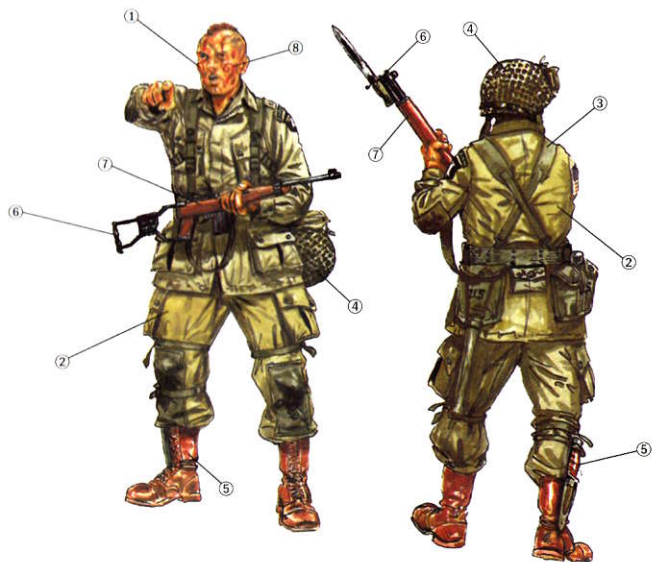

Plastic model Kit
Maquette plastique à assembler
Model plastikowy do sklejania

MADE IN ITALY by Italeri S.p.A.
Via Pradazzo, 6/B
I-40012 Calderara di Reno
(Bologna) - Italy

Content may vary from illustrations

© 2014 Italeri SpA

Suggested colors
ITALERI
ACRYLIC PAINT

① Flat Skin tone
Warm Tint
4603AP

② Flat Light
Drab
4708AP

③ Flat Light
Green
4309AP

④ Flat Olive
Drab
4728AP

⑤ Flat Leather
4674AP

⑥ Flat Gun
Metal
4681AP

⑦ Flat Wood
4673AP

⑧ Flat Red
4606AP

[F] Lire et garder: Cette boîte contient un modèle réduit en plastique à assembler. Colle et peinture nécessaires à la réalisation du modèle non inclus.

[N] Lezen en onthouden: Deze doos bevat een ongebouwd plastic schaalmodel. Lijm en verf om het model zoals afgebeeld te maken, zitten niet in doos.