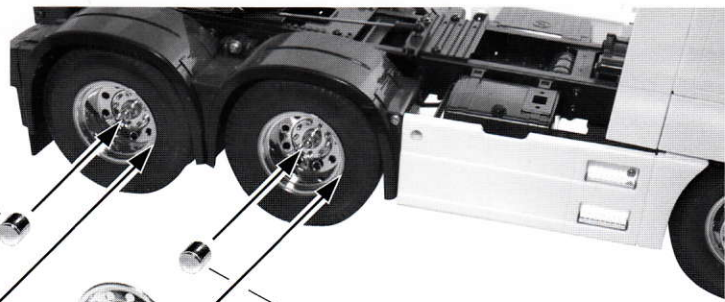

4
Wheel Covers/ Hub

4
Wheel Covers/ Hub

Rear View /Rear Wheel Covers
Radkappe/Nabe Hinten

Silicone Glue

Silicone Glue

Rear View/Front Wheel Covers
Radkappe/Nabe Vorn

4
Wheel Covers/ Hub

- 1** 500907220 Animal Guard Universal*
- 2** 500907221 Bullhorn*
- 3** 500907222 Air Horn/Logo*
- 4** 500907223 Wheel Covers/Hub