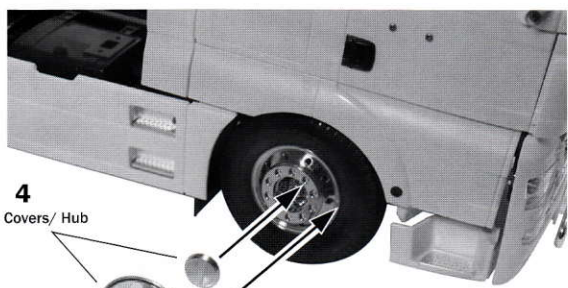

4
Wheel Covers/ Hub

4
Wheel Covers/ Hub

Rear View /Rear Wheel Covers
Radkappe/Nabe Hinten

Silicone Glue

Silicone Glue

Rear View/Front Wheel Covers
Radkappe/Nabe Vorn

4
Wheel Covers/ Hub

- 1** 500907220 Animal Guard Universal*
- 2** 500907221 Bullhorn*
- 3** 500907222 Air Horn/Logo*
- 4** 500907223 Wheel Covers/Hub