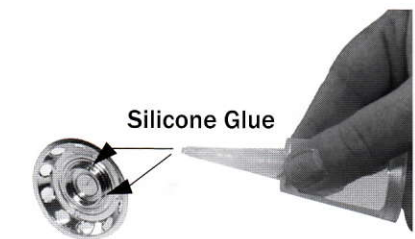

4
Wheel Covers/ Hub

4
Wheel Covers/ Hub

Rear View /Rear Wheel Covers
Radkappe/Nabe Hinten

Silicone Glue

Silicone Glue

Rear View/Front Wheel Covers
Radkappe/Nabe Vorn

4
Wheel Covers/ Hub

- 1** 500907220 Animal Guard Universal*
- 2** 500907221 Bullhorn*
- 3** 500907222 Air Horn/Logo*
- 4** 500907223 Wheel Covers/Hub