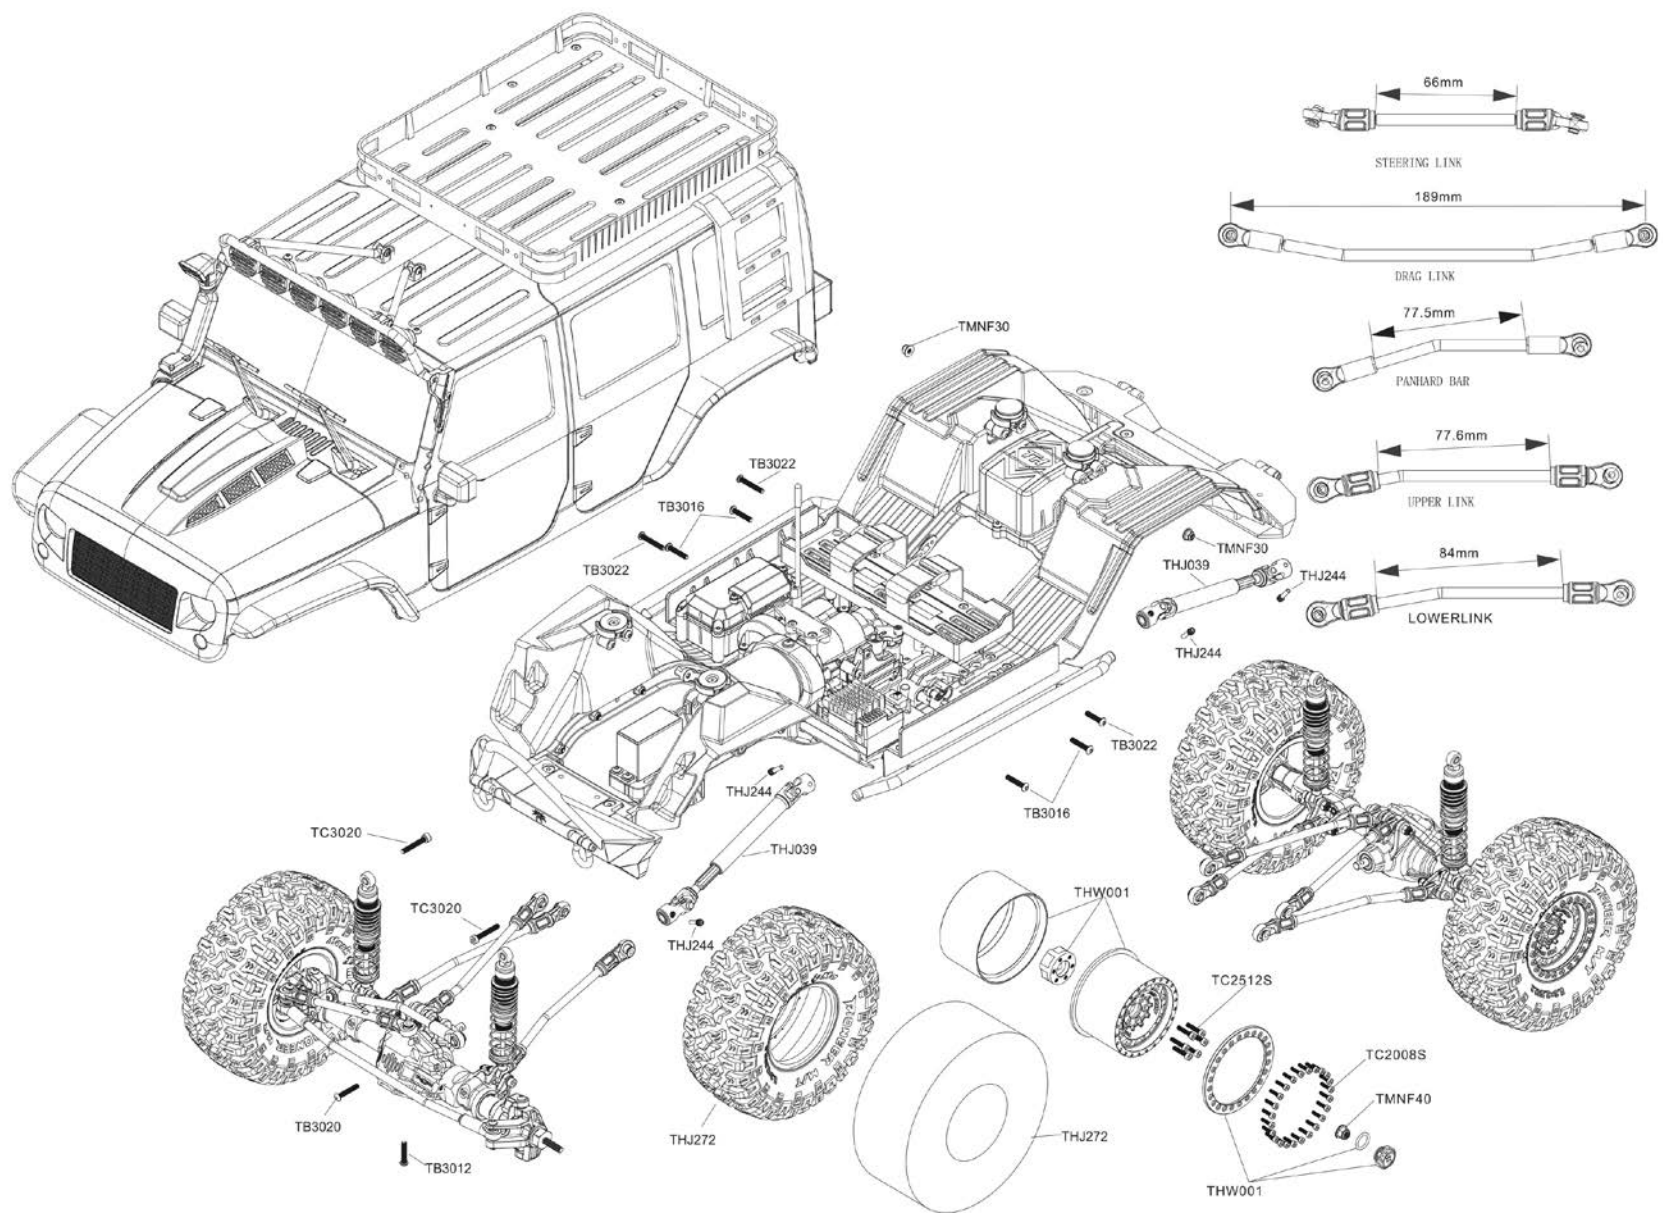

## ERSATZTEILE / SPARE PARTS

TH01002	Steel disc	THJ270	Body decoration set
TH01005	Transmission motor mount	THJ274	Solid axle set front
TH01006	Ball mount set	THJ275	Solid axle set rear
TH01007	2WD/4WD servo arm	THJ276	Bearing seat
TH01008	Differential lock servo arm	THJ277	Differential lock set
TH01017	Transmission first shaft	THJ278	12T Bevel gear set
TH01018	Transmission shaft set	THJ279	36T Bevel gear
TH01019	Transmission 2-speed shaft	THJ280	Diff gear set
TH01020	Transfer case shaft	THJ295	Ball 5,5mm
TH01021	2-Speed link	THJ296	Ball 5,8mm
TH01022	Transfer case link	THJ297	Down threaded stainless steel link
TH01028	2-Speed synchronizer	THJ298	Up threaded stainless steel link
TH01029	Transfer case synchronizer	THJ299	Front threaded stainless steel link
TH01030	2-Speed shift fork	THJ300	Steering threaded Stainless steel link
TH01031	Transfer case fork	THJ301	Servo threaded Stainless steel link
TH01032	Drive gear 17T	THJ305	Front cable set
TH01033	Drive gear 29T	THJ306	Rear cable set
TH01034	Gear 29T	THJ307	Chassis rail set
TH01035	Gear 17-29T	THJ308	Magnet set
TH01036	Gear 23T	THJ312	Spring D2,6x12,7mm
TH01037	Pinion gear 14T	THJ315	Pin 2,0x21mm
TH01048	King pin bushing	THJ318	Pin 3x23mm
TH01051	Cable mount	THJ319	Antenna pipe set
TH01065	Transmission housing mount	THJ365	Double side tape kit
TH01066	Transmission housing	THJ367	Gearshift pin
TH01067	Spur gear 50T	THJ369	Clear body set
TH01071	Servo mount set	THJ369-RD	Painted body red
TH01074	Box&Battery tray	THJ369-BL	Painted body blue
TH01106	Spring D4,3x16mm	THJ369-GY	Painted body gun gray
TH01110	Servo saver spring	THJ406	Antenna set
TH01111	Slipper pad	THJ407	Front up threaded stainless steel link
TH01112	Double side tape&EVA kit	THJ409	Toe Link mount
TH01115	Transmission strengthen mount	THJ410	Knuckle carrier
TH01057	Ball 4mm	THJ411	Steering knuckles
TH01159	Hex hub	THJ412	Rear portal axle
TH01173	Skid plates	THJ413	Weight block 108g
TH01174	Steering servo mount	THJ414	Weight block 82g
TH01175	Rear brace set	THJ415	Universal axle set
TH01176	Linkage mount	THJ416	Straight axle Shaft
TH01177	Floor pans	THJ417	Portal axle output shaft
TH01178	Luggage rack	THJ418	Gear set 17T-23T
TH01179	Snokle	THJ423	Shock absorber body
TH01180	Shift linkage	THJ424	Shock shaft
THE001	TH-GT5 transmitter	THJ425	spring D17x60mm
THE002	775 Brushed motor	THO006	Aluminum differential housing
THE003	TH1036 HV servo	THO027	Blade side frame
THE004-HV	TH1623 HV servo	THO028	Armor wheel lintel
THE007	LED light system set	THO029	Angry face
THJ030	Spare wheel bracket	THO030	Steering arm
THJ039	Drive shaft	THO031	Wiper
THJ049	Shock upper cap	THO032	Lamp cover
THJ050	Shock cap nut	THO034	Mudguard
THJ051	Adjusting nut	THO035	All terrain tire
THJ052	Spring mount set	THO036	Axle cover
THJ054	Shock spacer	THP2512	Pin 2,5x12mm
THJ055	Shock piston	TB2010	M2x10 Button head screw
THJ056	Spacer	TB2504	M2,5x4 Button head screw
THJ057	Ball end 5.8mm	TB2506	M2,5x6 Button head screw
THJ058	Ball 7mm	TB2508	M2,5x8 Button head screw
THJ060	Linkage ball end 7mm	TB2510	M2,5x10 Button head screw
THJ062	Roll-cage sides	TB3004	M3x4 Button head screw
THJ063	Light bar set	TB3006	M3x6 Button head screw
THJ064	Roll-cage top	TB3008	M3x8 Button head screw
THJ065	Radiator	TB3010	M3x10 Button head screw
THJ066	Front car wheel trims	TB3012	M3x12 Button head screw
THJ067	Rear car wheel trims	TB3014	M3x14 Button head screw
THJ068	Lamp-shade	TB3016	M3x16 Button head screw
THJ070	O-ring set	TB3018	M3x18 Button head screw
THJ077	Velcro 170mm	TB3020	M3x20 Button head screw
THJ078	Brushed ESC 80A	TB3022	M3x22 Button head screw
THJ080	Velcro strap 20x200mm	TB3028	M3x28 Button head screw
THJ088	KX Hub rim	TB4012	M4x12 Button head screw
THJ089	Inner rim	TB4040	M4x40 Button head screw
THJ090	KX Hub carrier	TC1604S	M1,6x4 Cap head screw(silver)
THJ091	KX Hub cap	TC1605	M1,6x5 Cap head screw
THJ092	KX Wheel hub	TC2004S	M2x4 Cap head screw(silver)
THJ244	M4x2,5x12mm screw shaft	TC2006	M2x6 Cap head screw
THJ246	Differential Pads	TC2008S	M2x8 Cap head screw(silver)
THJ259	Linkage ball set	TC2508	M2,5x8 Cap head screw
THJ262	Front bumper set	TC2510	M2,5x10 Cap head screw
THJ263	Rear bumper set	TC2512	M2,5x12 Cap head screw
THJ266	Shock hoops set	TC2512S	M2,5x12 Cap head screw(silver)
THJ267	Body mount set	TC2514	M2,5x14 Cap head screw