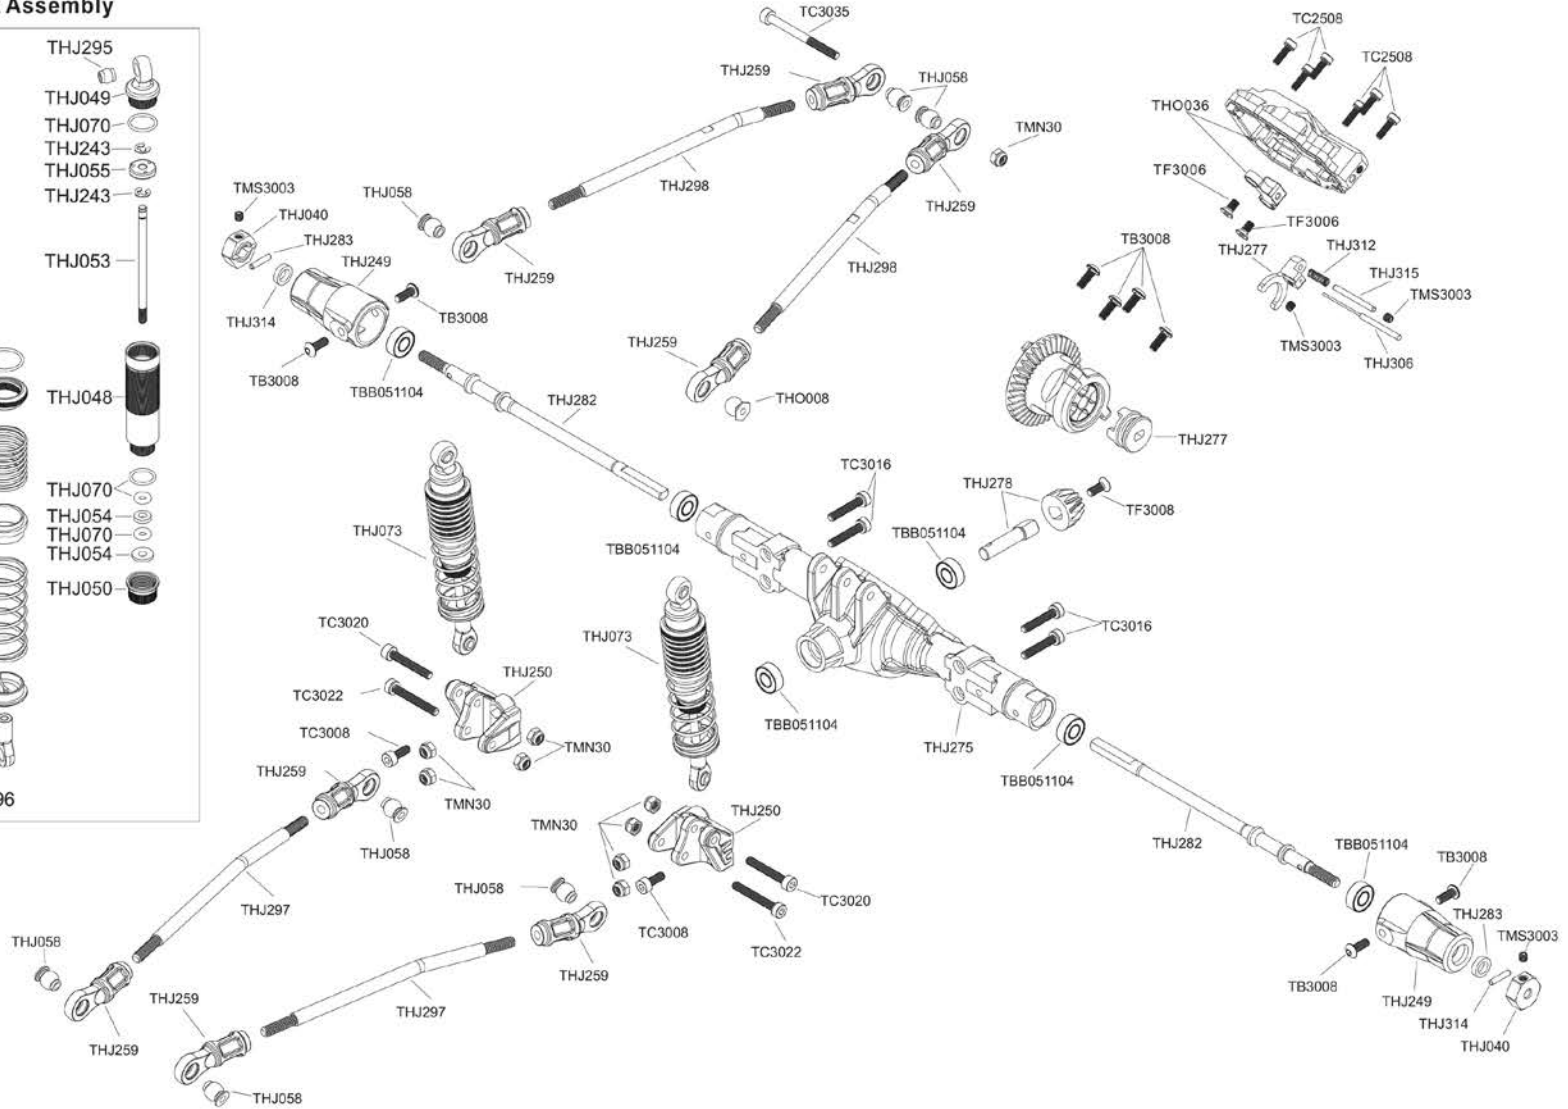

MONTAGE HINTEN • REAR ASSEMBLY

Shock Assembly