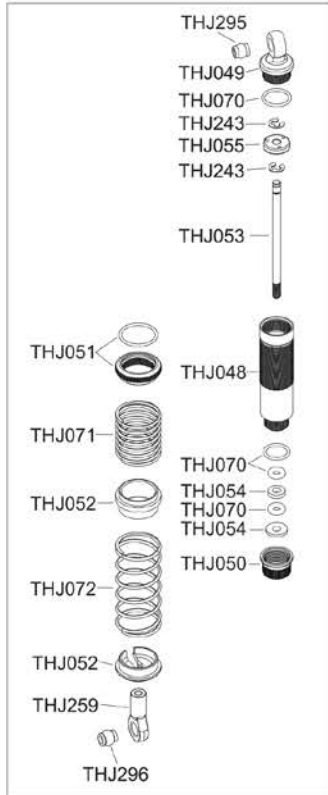

MONTAGE HINTEN • REAR ASSEMBLY

Shock Assembly