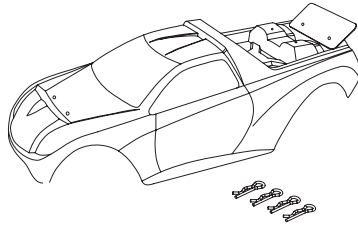

500405422 Chassis/Anbauteile-Set
Chassis plates replacement set

500405692 LED-Light Set X10
LED-Light Set X10

Ersatzteile • Spare parts

500608152 7.4V/2200mAh Li-Ion Akku
7.4V/2200mAh Li-Ion battery

500800102 Karosserie Rock Warrior II
Body Rock Warrior II