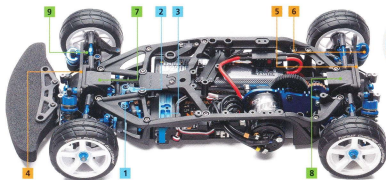

TA07 CHASSIS OPTION PARTS

- 54704 TA07 Aluminum Steering Arm Set
- 54705 TA07 Aluminum Steering Bridge
- 54724 TA07 Aluminum Servo Mount
- 54720 TA07 Carbon Damper Stay (Front)
- 54721 TA07 Carbon Damper Stay (Rear)
- 42287 TRF Big Bore Damper (4pcs.)
- 54726 TA07 Front One-Way Set (37T)
- 54689 TA07 Aluminum Ball Differential Set (37T)
- 42216 44mm Double Cardan Joint Shaft (2pcs.)

54704

54705

54724

54725

84428

53779

54612

54611

54604

54720

54721

54692

54691

42281

42287

42173 ~ 42180

54726

54690

54689

54722

54706

42216

54077

53509

51423

53433

54256

53582

53471