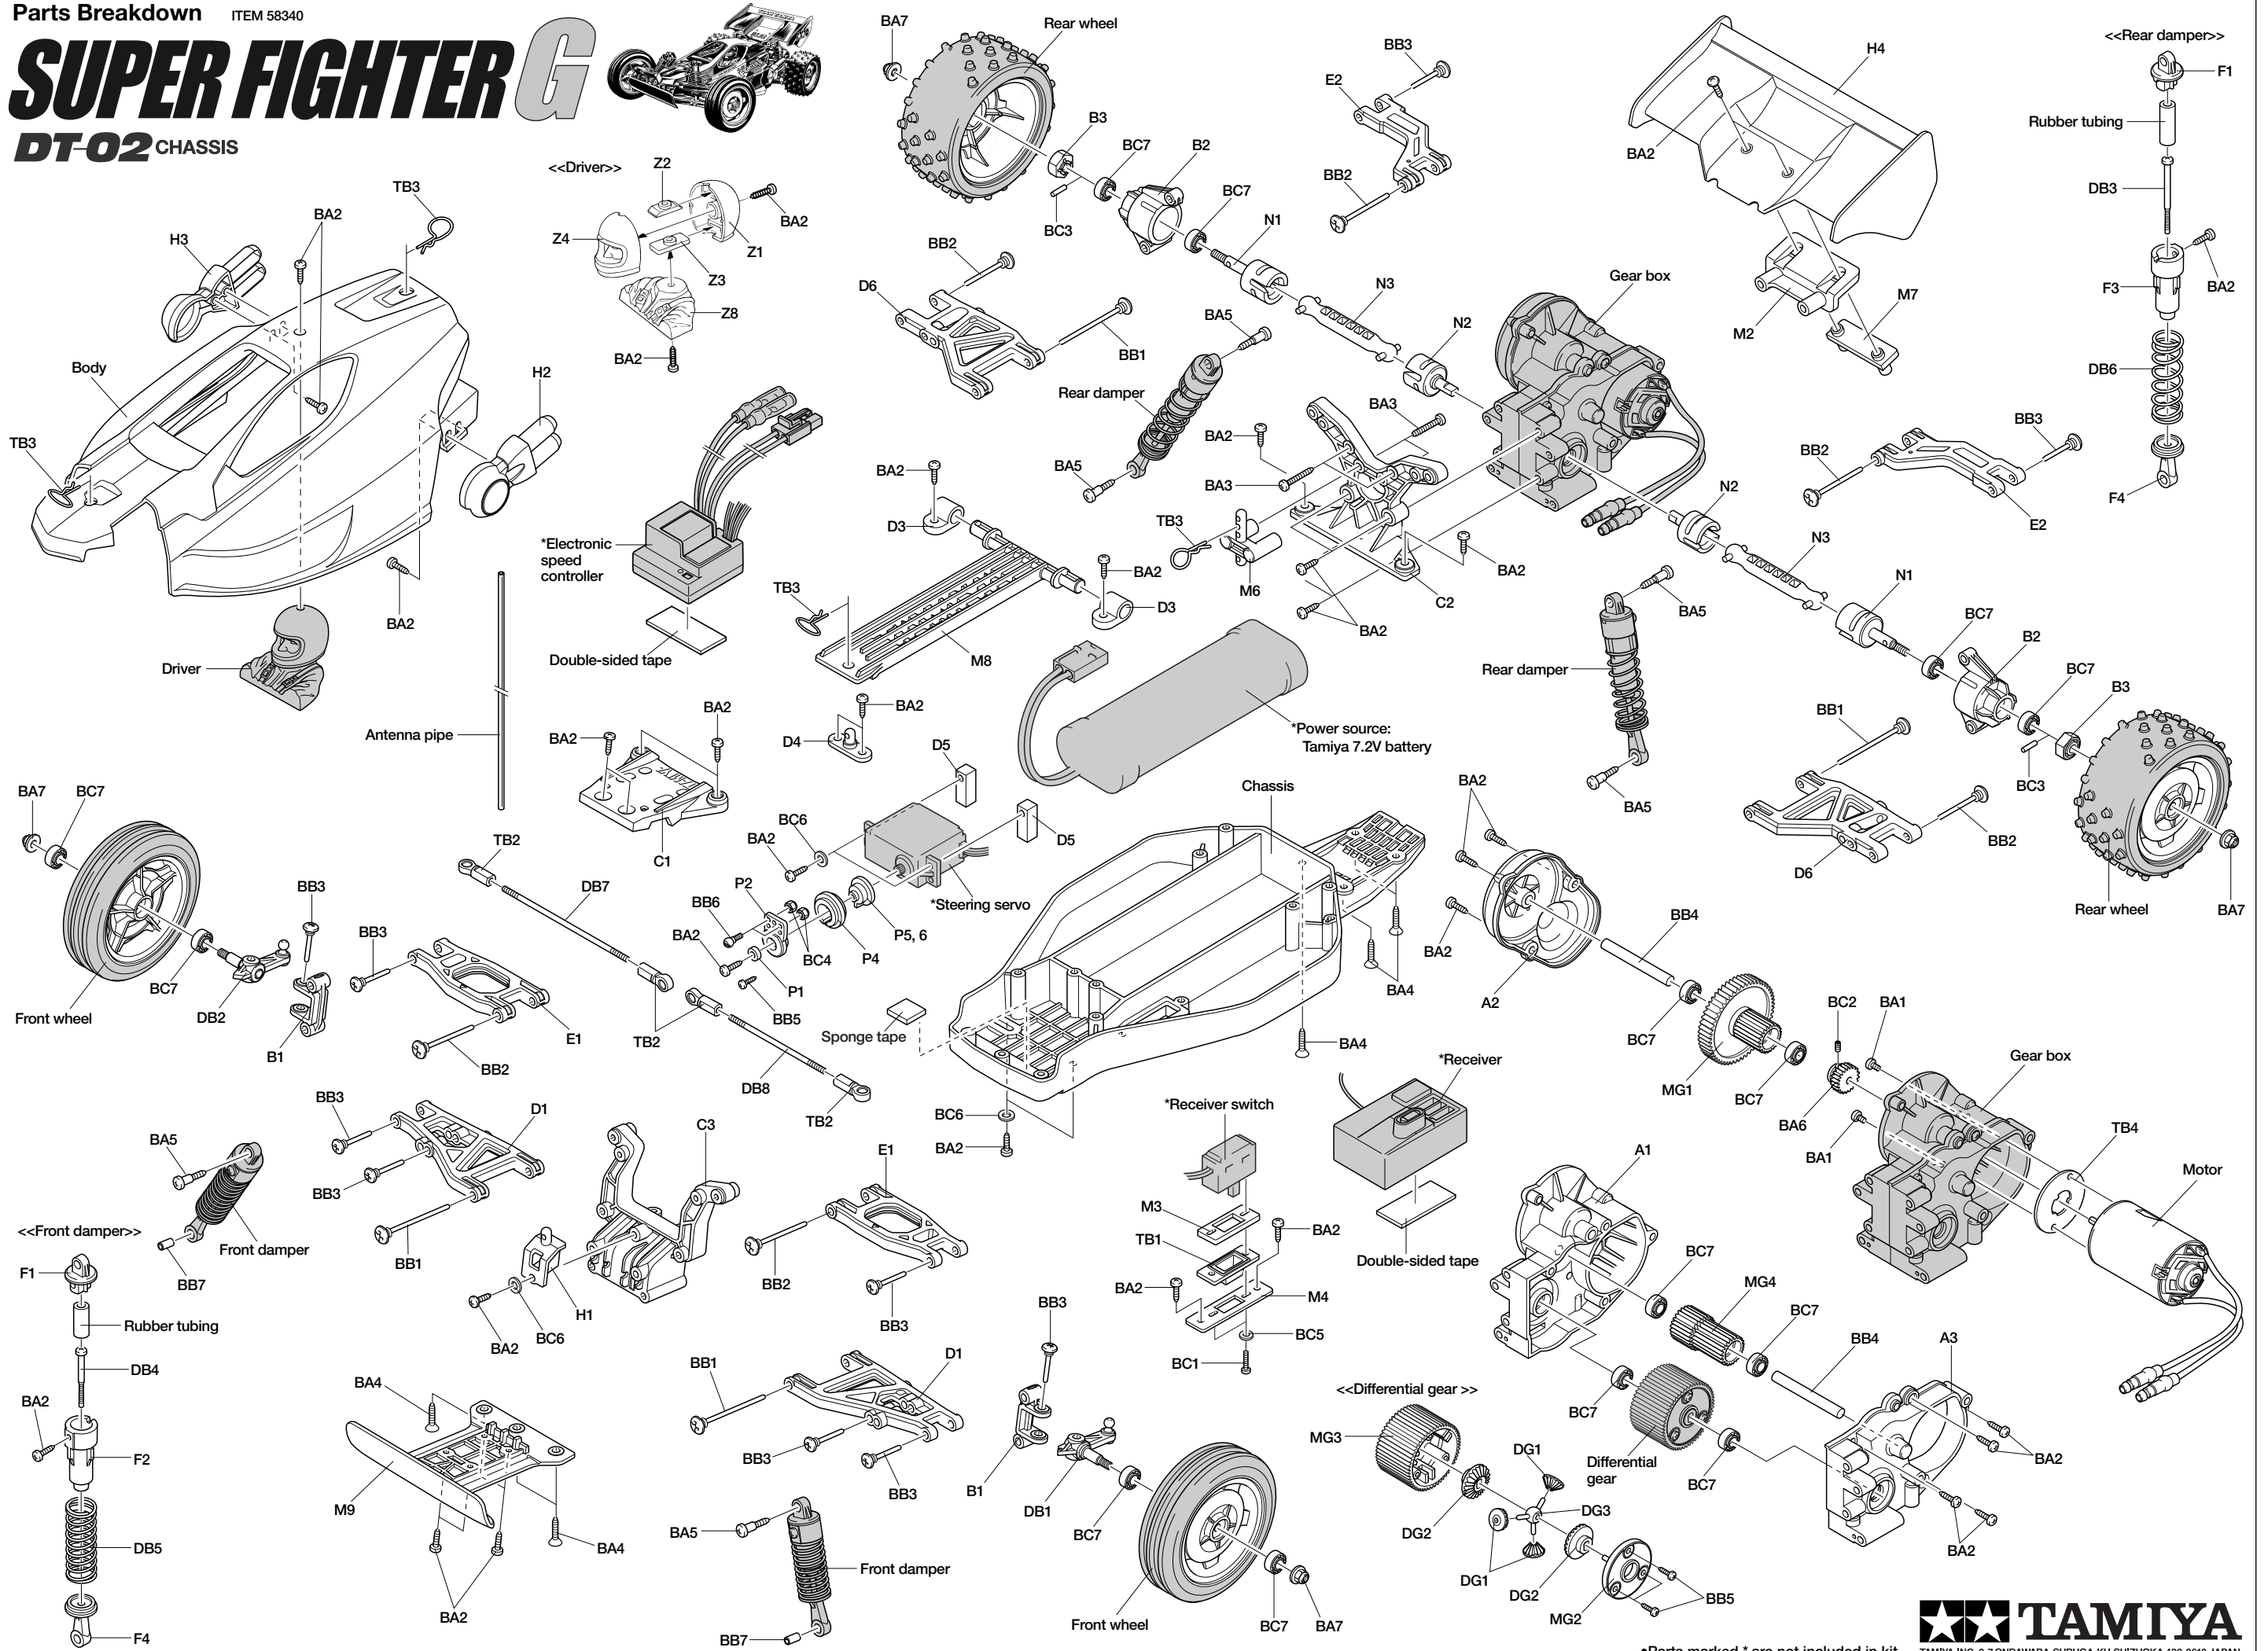

SUPER FIGHTER G

DT-02 CHASSIS

*Parts marked * are not included in kit.