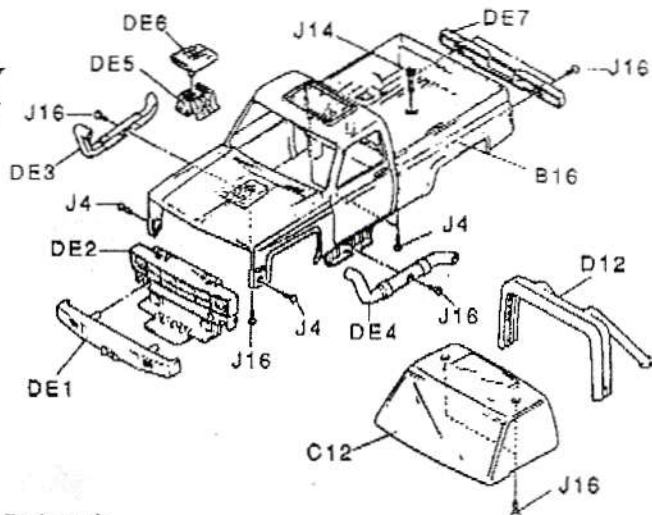

PARTS LIST FOR ITEM 46016

BLACKFOOT

1/14 SCALE

TAMIYA QUICK DRIVE R/C CAR

Parts code

- 7800789 Body (w/o Sticker) (B16)
- 7800636 Window (C12)
- 7800634 Roll Bar (D12)
- 7800790 Plated Parts Bag (DE1-DE7)
- 6205029 *3 Tire (E1)
- 9804075 Front Wheel (Yellow) (E2 x2)
- 9804076 Rear Wheel (Yellow) (E3 x2)
- 7800787 Body Sticker
- 7800786 Optional Sticker
- 7800794 Instructions
- 7800795 English Box Top

- 7800748 *3 2x32mm Screw (J1)
- 7800544 2x6mm Tapping Screw (J2)
- 2080019 *7 3x8mm Tapping Screw (Black) (J3)
- 2080028 *4 3x10mm Tapping Screw (Silver) (J4)
- 2080020 *8 3x10mm Tapping Screw (Black) (J5)
- 2080021 *5 3x12mm Tapping Screw (J6)
- 2080033 *2 3x10mm Flange Tapping Screw (J11)
- 2080023 *1 3x12mm Flange Tapping Screw (J12)
- 7800418 *3 Damper Mount Screw (J13)
- 7800464 Body Mount Screw (J14)
- 2080025 *4 3x8mm Tapping Screw (Silver) (J16)
- 2220003 *3 4mm Flange Lock Nut (K2)
- 2300013 *3 5mm Washer (K3)

- 7800067 Battery Terminal A (T1)
- 7800068 Battery Terminal B (T2)
- 7800069 *1 Battery Terminal C (T3)
- 7800070 Battery Terminal D (T4)
- 7800402 Chassis (T11)
- 7800403 Vehicle Battery Case Cover (T12)
- 7800434 *1 Tie-Rod (T14)
- 7800420 *1 Front Shaft (T15)
- 7800455 *1 King Pin (T16)
- 7800439 Cable Busing (T17)
- 9804101 *3 Damper (Red) (T18)
- 9804043 Chassis Cover Bag (TE1-TE5)
- 9804078 Chassis Bumper Bag (TF1-TF3)
- 9804079 Upright Bag (TH1-TH3) TH1 x2
- 9804070 Front Axle Bag (Red) (TJ1 & TJ2)

<SPARE PARTS>

- | Item No. | Description |
|----------|---------------------------------------|
| 50038 | Tool Set (Box Wrench...etc.) |
| 53008 | 1150 Sealed Ball Bearing Set (4 pcs.) |
| 53029 | 1150 Sealed Ball Bearing Set (2 pcs.) |
| 43007 | QD Monster C.V.A.Shock Unit Set |
| 43008 | QD Monster Gold Wheel Set (F & R) |
| 43009 | QD Monster Spike Tires (2 pcs.) |