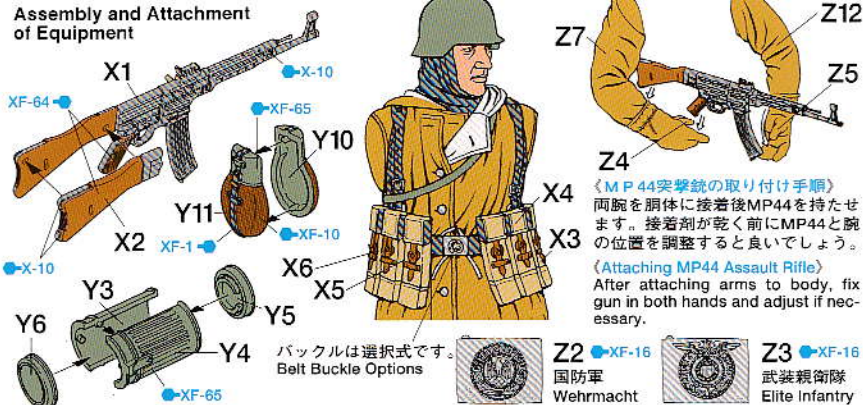

人形の組み立てと塗装 Assembly and Painting of Figure

★Y1, 2, 7, 8, 13, 14, 15, 16 は不要部品です。
Parts numbered Y1, 2, 7, 8, 13, 14, 15 and 16 are not used.

装備品の組み立てと取り付け Assembly and Attachment of Equipment

This kit contains one lifelike figure. The ● mark indicates Tamiya Acrylic and Enamel Paint Color numbers. The illustration above may also be used as a reference for painting camouflage pattern on uniform.