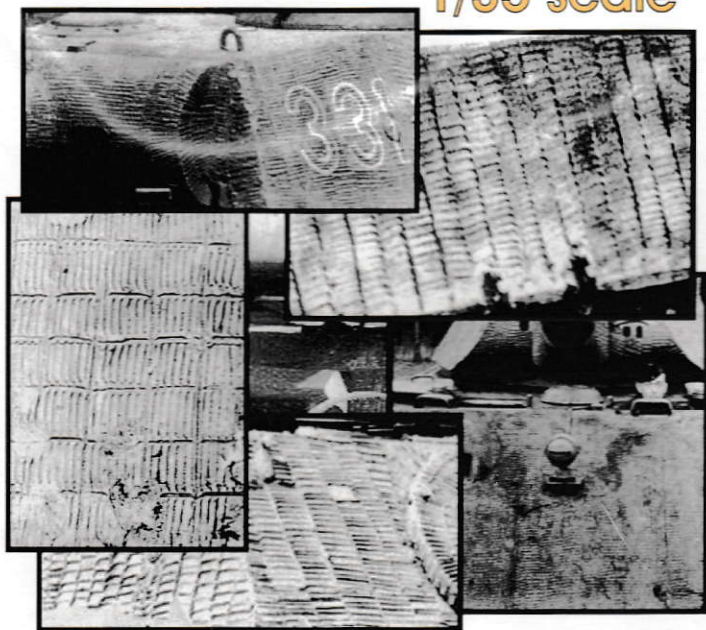

eduard

ZIMMERIT

ACCURATE PHOTO-ETCHED ZIMMERIT SURFACE

1/35 scale

WARNING! THIS PRODUCT IS NOT FOR USE BY CHILDREN. ALWAYS WEAR SAFETY GOGGLES. THE COMPONENTS AND THEIR FRAMES HAVE SHARP EDGES. WORK CAREFULLY TO AVOID INJURY. ALWAYS CUT AWAY FROM YOU WHEN SEPARATING COMPONENTS FROM FRAMES. SOME PARTS ARE SMALL AND OR SHARP; AVOID INHALING OR SWALLOWING. ALWAYS WORK IN A WELL-LIT AREA. FOLLOW MANUFACTURER'S INSTRUCTIONS FOR THE USE OF GLUE AND PAINTS.

EDUARD MODEL ACCESSORIES
435 21 OBRNICE 170
CZECH REPUBLIC

MADE IN CZECH REPUBLIC