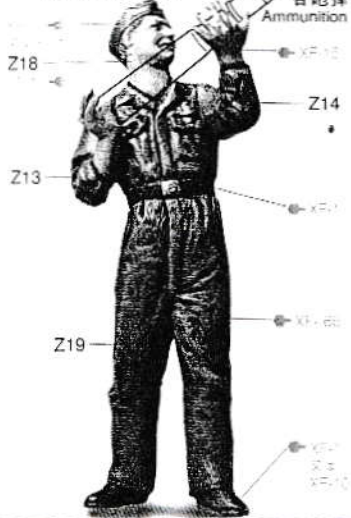

3 戦車兵 D TANK CREW D