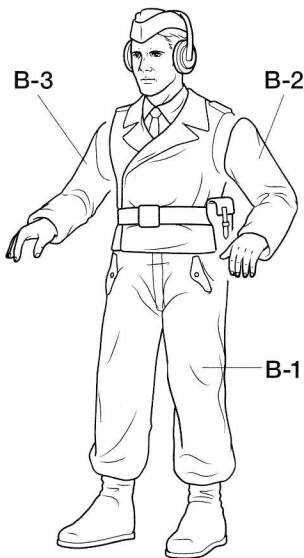

MILITARY MINIATURES

1/35 IDENTICAL SCALE GERMAN ARMY TANK CREW ドイツ戦車兵セット TAMIYA

A 《戦車長・下士官》

Commander
(Non-Commissioned Officer)

C 《戦車長・士官》

Commander
(Officer)

B 《操縦士》

Driver