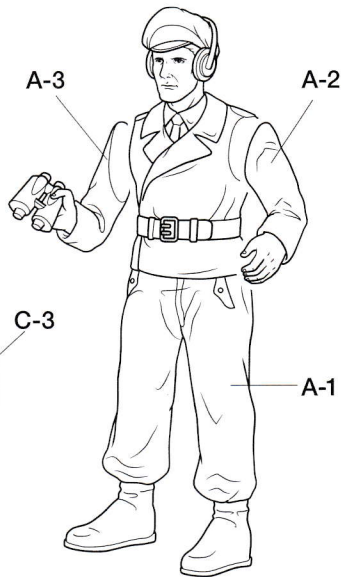

MILITARY MINIATURES

1/35 IDENTICAL SCALE GERMAN ARMY TANK CREW ドイツ戦車兵セット TAMIYA

A 《戦車長・下士官》

Commander
(Non-Commissioned Officer)

C 《戦車長・士官》

Commander
(Officer)

B 《操縦士》

Driver