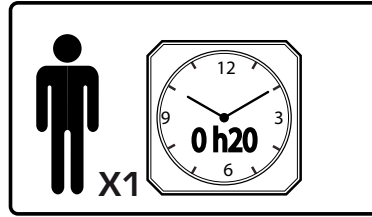

FR • ATTENTION!
GB • WARNING!
DE • ACHTUNG!
NL • WAARSCHUWING!
ES • ¡ADVERTENCIA!
PT • ATENÇÃO!
IT • AVVERTENZA!
DK • ADVARSEL!
SE • VARNING!
FI • VAROITUS!
NO • ADVARSEL!
HU • FIGYELMEZTETES!

CZ • UPOZORNĚNÍ!
SK • UPOZORNENIE!
PL • OSTRZEŻENIE!
BG • ВНИМАНИЕ!
RO • AVERTISMENT!
GR • ΠΡΟΕΙΔΟΠΟΙΗΣΗ!
SI • ΟΡΟΖΟΡΙΟ!
HR • UPOZORENJE!
TR • UYARI!
RU • ВНИМАНИЕ!
UA • УВАГА!
AR • تنبيه!

+3

3
ans
years
Jahre
jaar
años
anos
anni
år

3
år
vuotta
år
év
let
rokov
lata
години

3
ani
χρόνια
let
godina
yaşından
лет
роки
سنوات

Smoby

A I14003	x1	D I14004	x1	J K L M I14006	x1
B I14005	x1	E I14007	x1	N OUT 6883	x2
C S14002	x2	F I14008	x1	P OUT2639	x2
		G H I14009	x1	Q OUT2630	x2

! WARNING: CHOKING HAZARD.

Small parts. Not for children under 3 yrs.

! WARNING:

Never allow a child to play without adult supervision.

! WARNING:

Toy must be assembled by an adult, as it contains hazardous points or edges. A sharp tool shall be used.