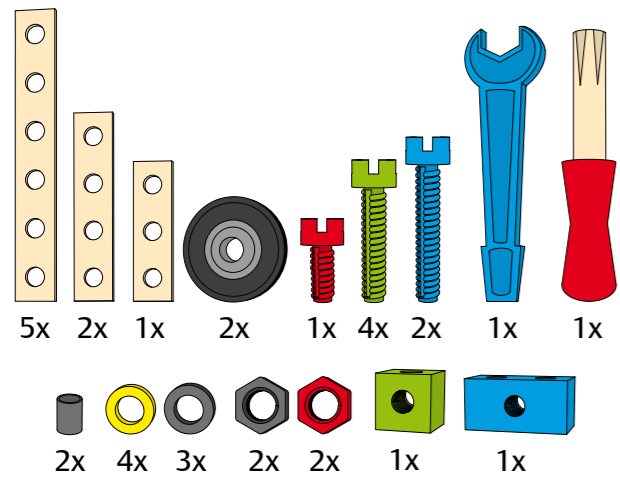

GERMANY

CONSTRUCTOR

285x

100039045

6+

- | | | | | | | | |
|----|----|----|----|----|----|----|----|
| | | | | | | | |
| 4x | 2x | 2x | 4x | 2x | 2x | 1x | 1x |
| | | | | | | | |
| 2x | 4x | 3x | 3x | 3x | 1x | 1x | |

- 4x 2x
- 2x 4x 2x 2x
- 1x 1x
- 2x 2x 2x 4x 4x 1x

- 4x  3x  2x  10x  2x  2x  1x  1x 
- 2x  8x  7x  4x  4x  2x  1x 

- 1x
- 6x 2x 4x 4x 4x 2x 1x 1x 1x
 - 4x 6x 6x 2x 3x 1x 2x 1x

- 4x  2x  1x  2x  4x  3x  2x  1x  1x 
- 2x  3x  2x  3x  3x  1x  1x 

- 4x  2x  6x  4x  10x  3x  1x  1x  1x 
- 4x  2x  3x  3x  2x  2x  1x 

- | | | | | | | | | |
|--|--|--|--|--|--|--|---|---|
|  |  |  |  |  |  |  |  |  |
| 4x | 5x | 1x | 4x | 17x | 1x | 2x | 1x | 1x |
|  |  |  |  |  |  |  | | |
| 7x | 7x | 3x | 3x | 2x | 2x | 1x | | |