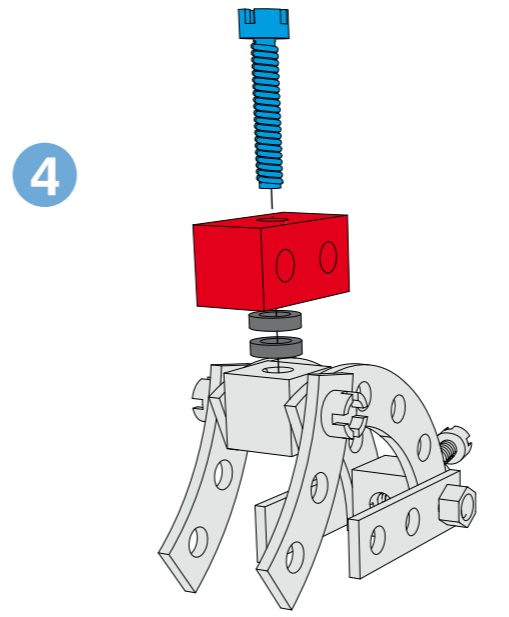

GERMANY

CONSTRUCTOR

220x

100039040

6+

- | | | | | | | |
|----|----|----|----|----|----|----|
| | | | | | | |
| 2x | 2x | 4x | 3x | 3x | 1x | 1x |
| | | | | | | |
| 2x | 2x | 1x | 1x | 1x | 1x | 1x |

- | | | | | | | | | |
|----|----|----|----|-----|----|----|----|----|
| | | | | | | | | |
| 4x | 5x | 1x | 4x | 17x | 1x | 2x | 1x | 1x |
| | | | | | | | | |
| 7x | 7x | 3x | 3x | 2x | 2x | 1x | | |