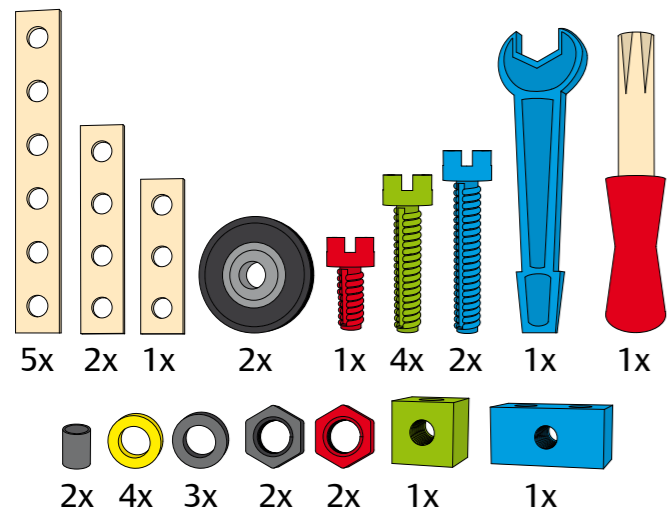

GERMANY

CONSTRUCTOR

170x

100039038

6+

1

2

3

4

- |    |    |    |    |    |    |    |    |
|----|----|----|----|----|----|----|----|
|    |    |    |    |    |    |    |    |
| 4x | 2x | 2x | 4x | 2x | 2x | 1x | 1x |
|    |    |    |    |    |    |    |    |
| 2x | 4x | 3x | 3x | 3x | 1x | 1x |    |

- 4x  3x 
- 2x  10x  2x  2x  1x  1x 
- 2x  8x  7x  4x  4x  2x  1x 

- |    |    |    |    |    |    |    |    |    |
|----|----|----|----|----|----|----|----|----|
|    |    |    |    |    |    |    |    |    |
| 4x | 2x | 1x | 2x | 4x | 3x | 2x | 1x | 1x |
|    |    |    |    |    |    |    |    |    |
| 2x | 3x | 2x | 3x | 3x | 1x | 1x |    |    |

- 1x
- 6x 
  - 2x 
  - 4x 
  - 4x 
  - 4x 
  - 2x 
  - 1x 
  - 1x 
  - 1x 
- 4x 
  - 6x 
  - 6x 
  - 2x 
  - 3x 
  - 1x 
  - 2x 
  - 1x 

- 4x 10x 4x 4x 12x 1x 6x 2x 1x 1x
- 5x 9x 8x 4x 4x 2x 3x 1x 1x 1x