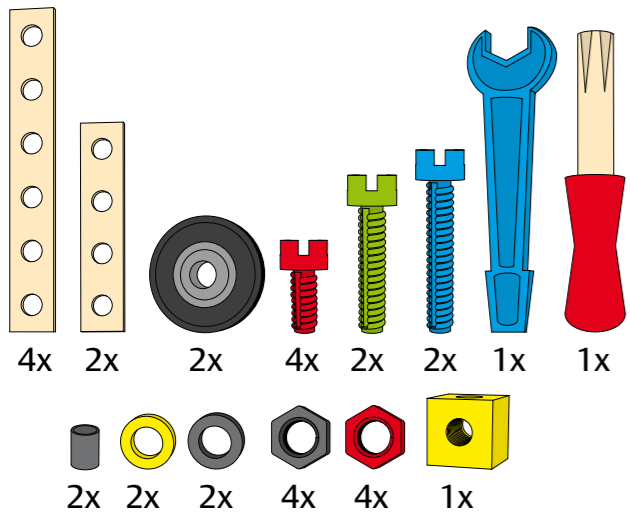

GERMANY

CONSTRUCTOR

170x

100039038

6+

1

2

3

4

- |    |    |    |    |    |    |    |    |
|----|----|----|----|----|----|----|----|
|    |    |    |    |    |    |    |    |
| 4x | 2x | 2x | 4x | 2x | 2x | 1x | 1x |
|    |    |    |    |    |    |    |    |
| 2x | 4x | 3x | 3x | 3x | 1x | 1x |    |

- 4x  3x 
- 2x  10x  2x  2x  1x  1x 
- 2x  8x  7x  4x  4x  2x  1x 

- |    |    |    |    |    |    |    |    |    |
|----|----|----|----|----|----|----|----|----|
|    |    |    |    |    |    |    |    |    |
| 4x | 2x | 1x | 2x | 4x | 3x | 2x | 1x | 1x |
|    |    |    |    |    |    |    |    |    |
| 2x | 3x | 2x | 3x | 3x | 1x | 1x |    |    |